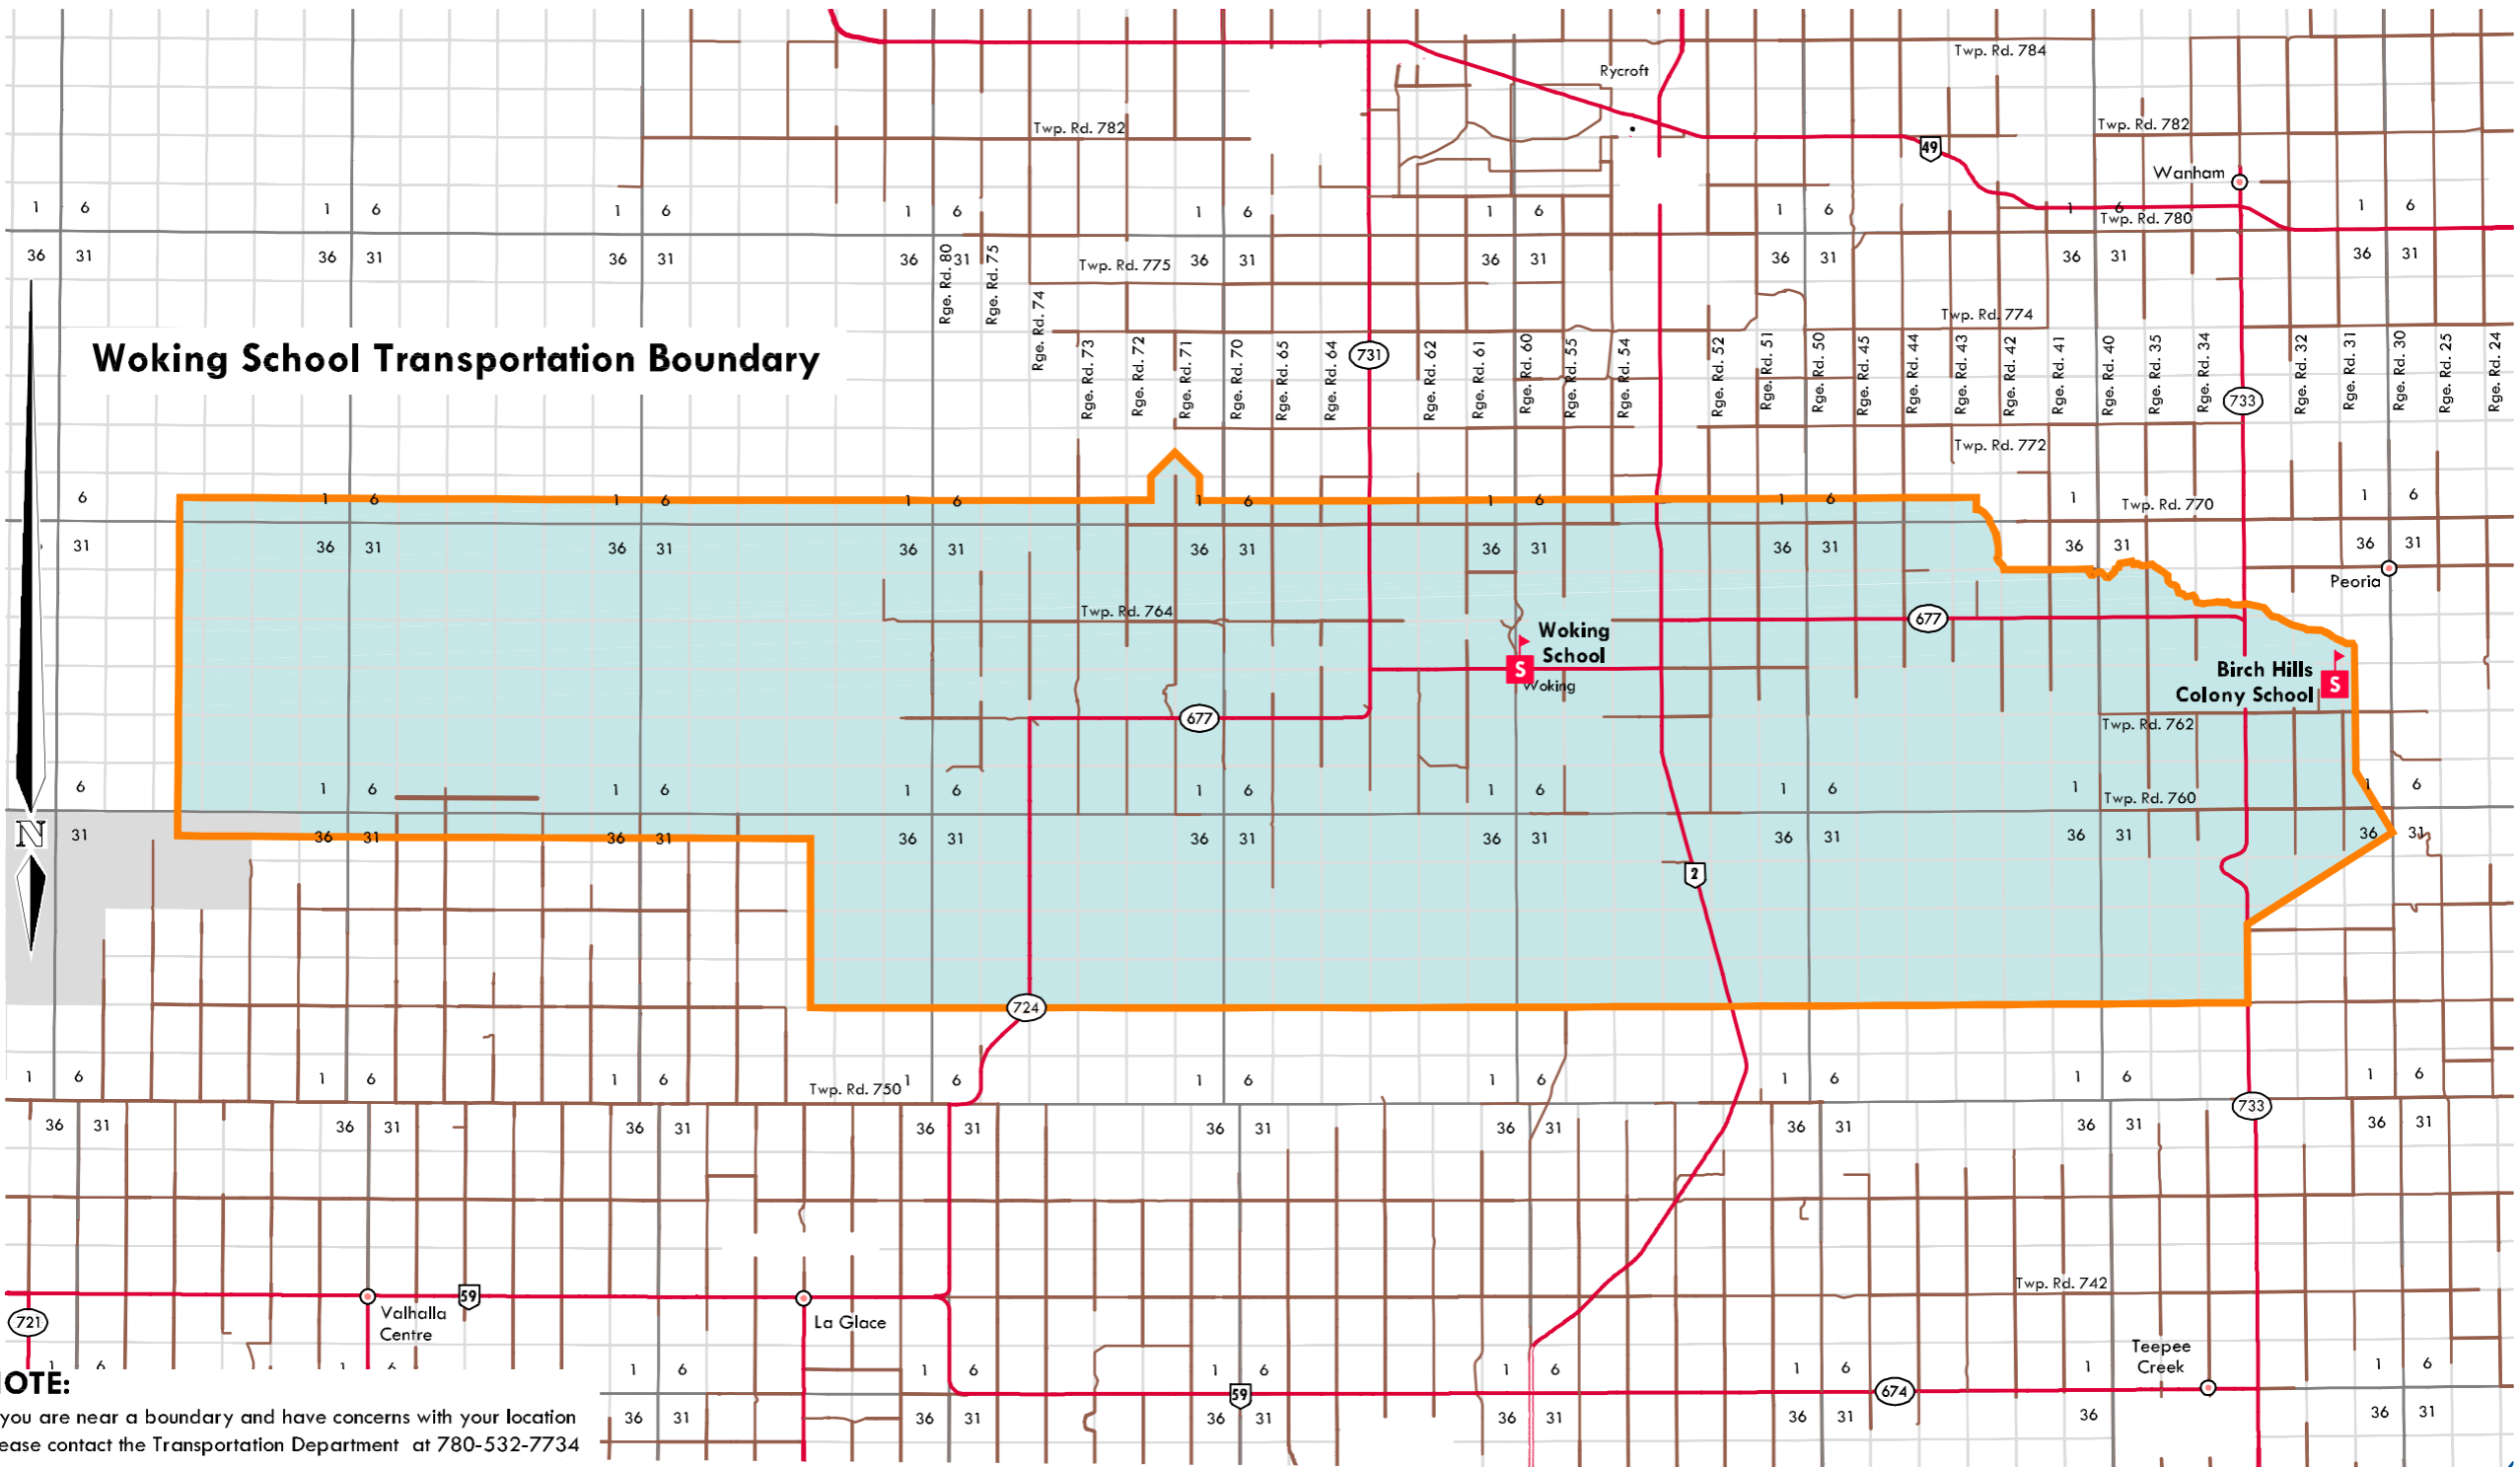

Woking School Transportation Boundary

NOTE:
 If you are near a boundary and have concerns with your location
 please contact the Transportation Department at 780-532-7734