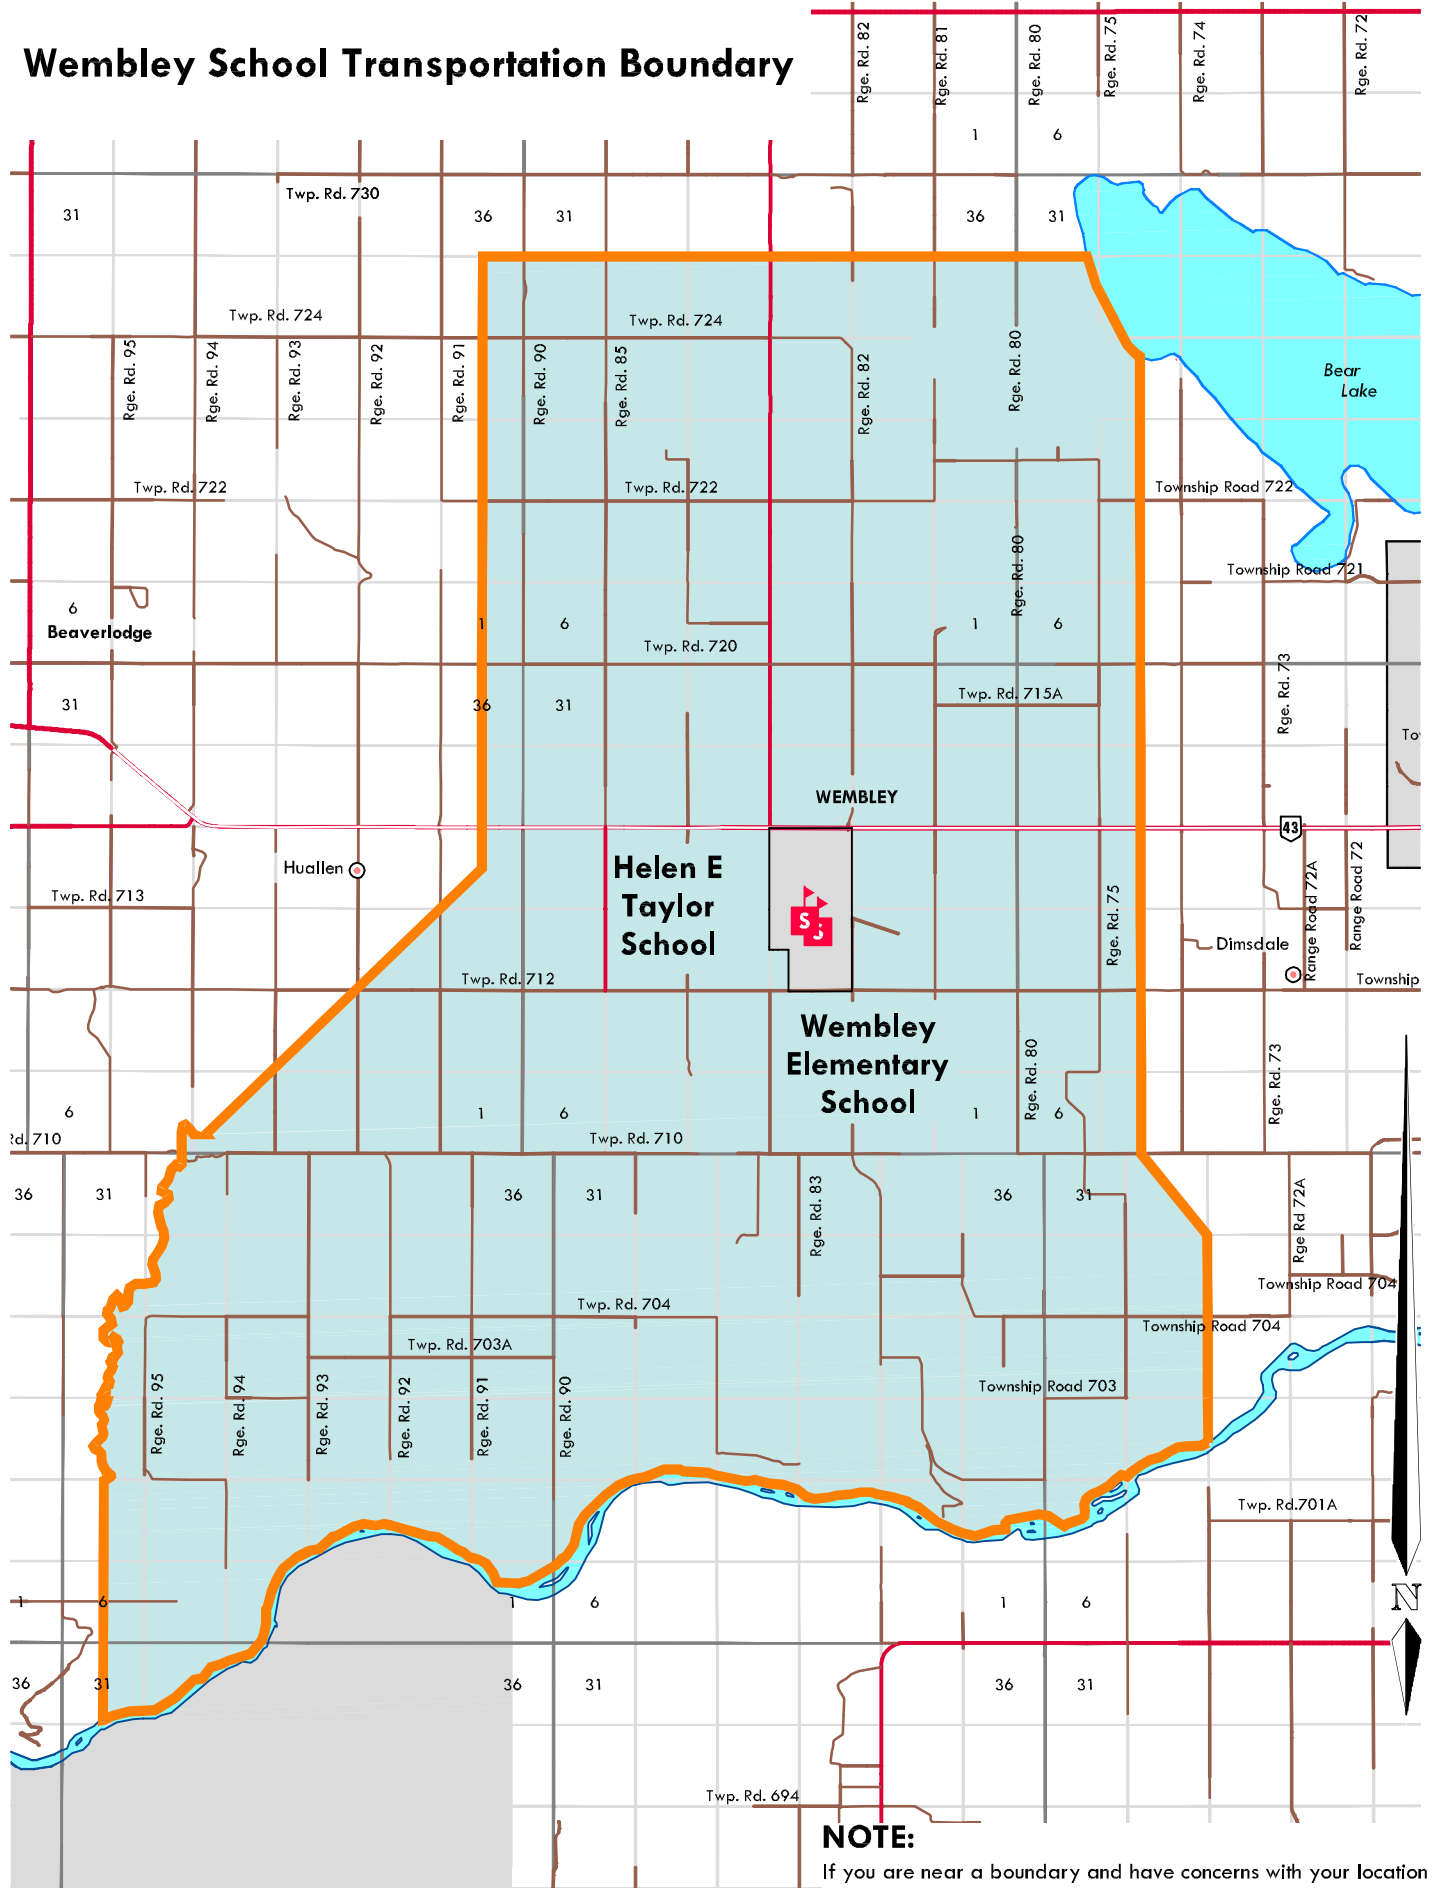

Wembley School Transportation Boundary

NOTE:
 If you are near a boundary and have concerns with your location
 please contact the Transportation Department at 780-532-7734