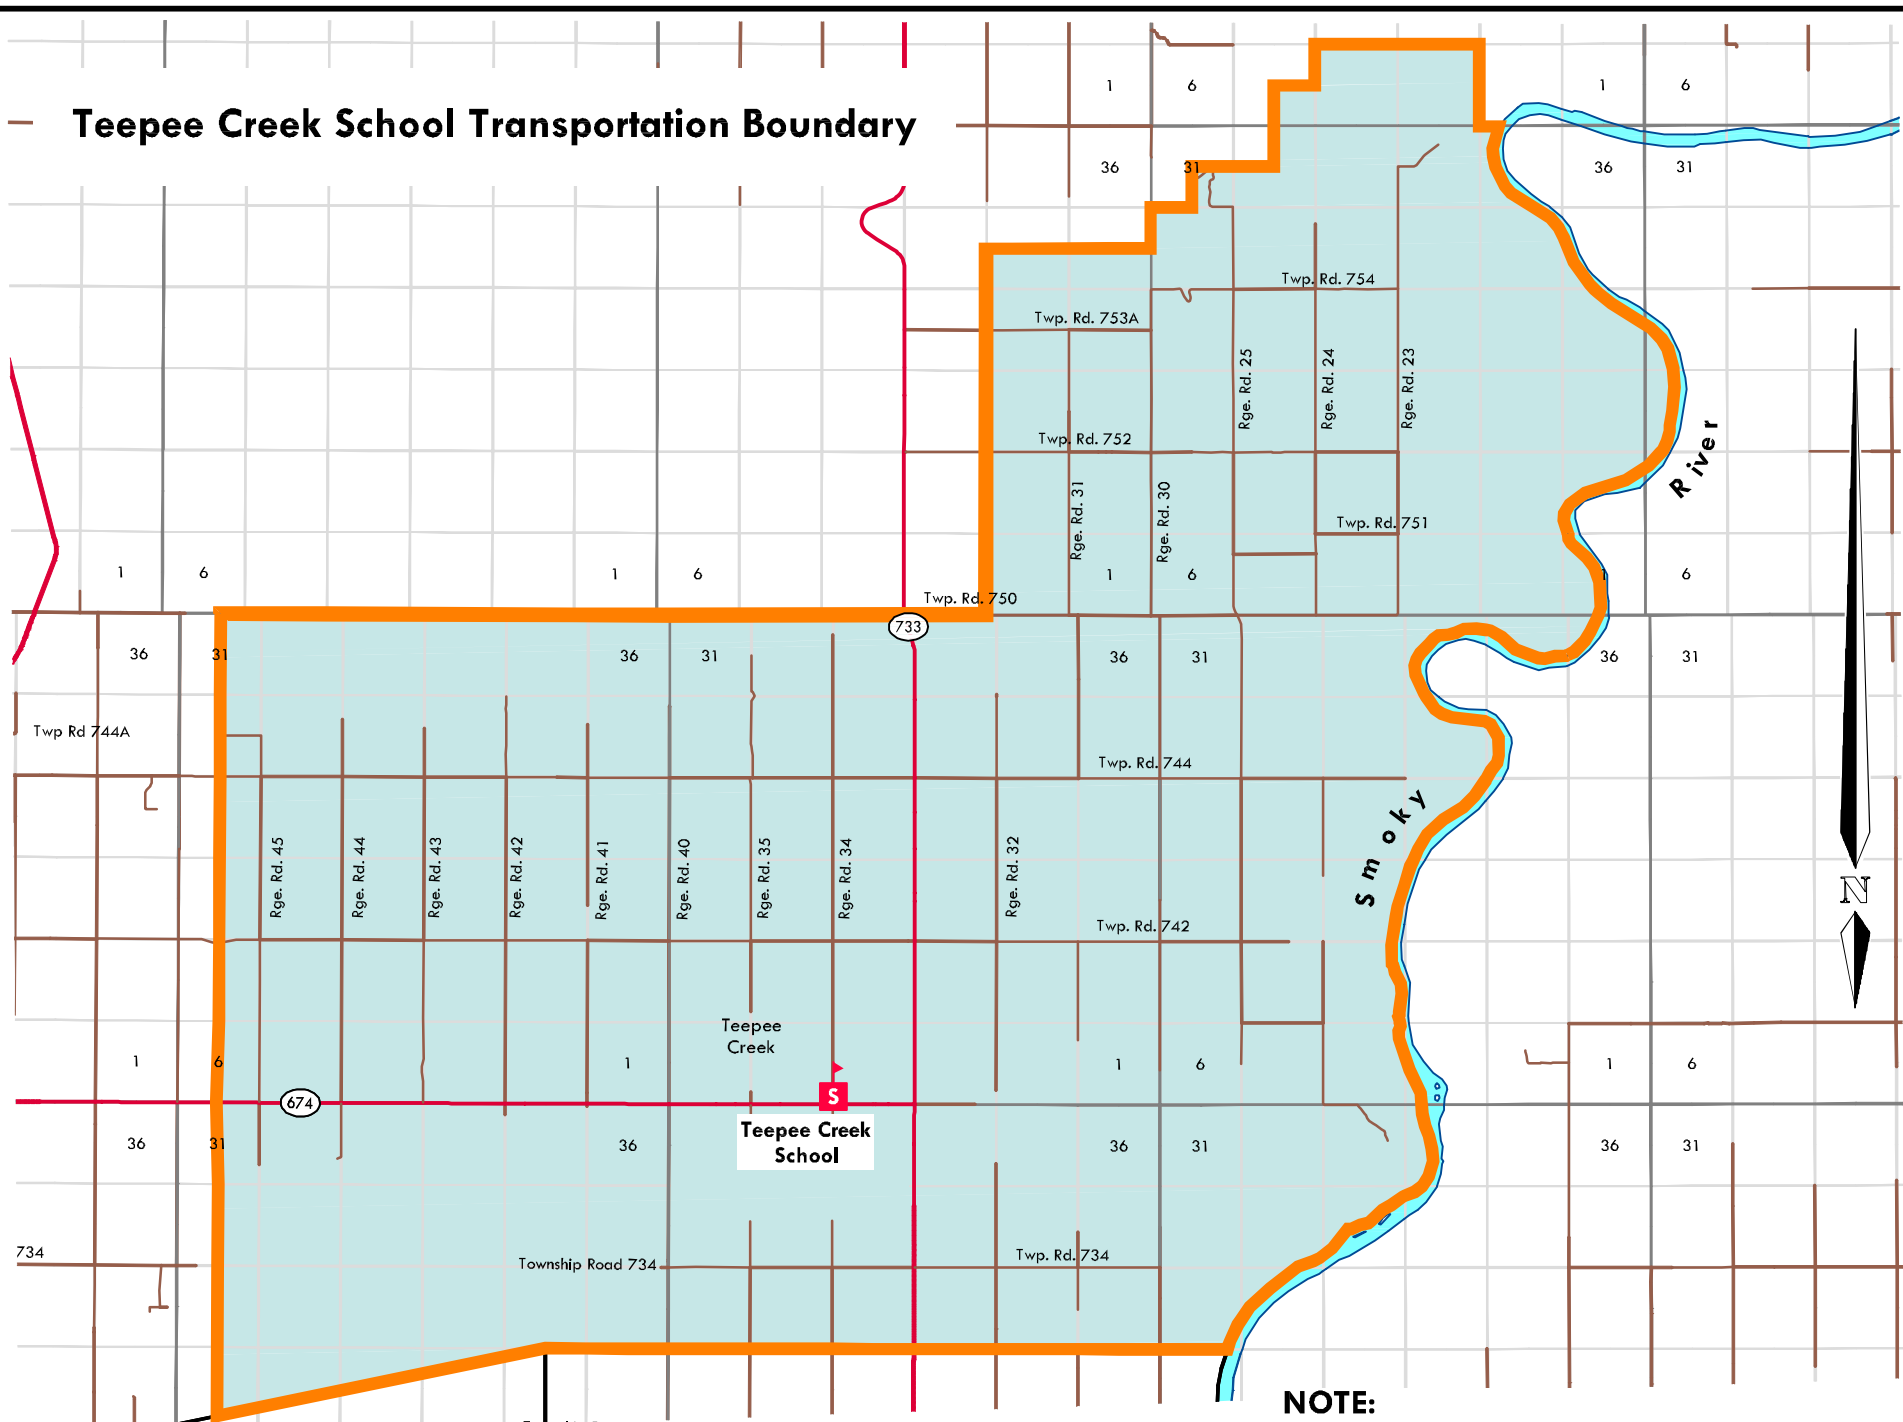

# Teepee Creek School Transportation Boundary

**NOTE:**  
If you are near a boundary and have concerns with your location please contact the Transportation Department at 780-532-7734