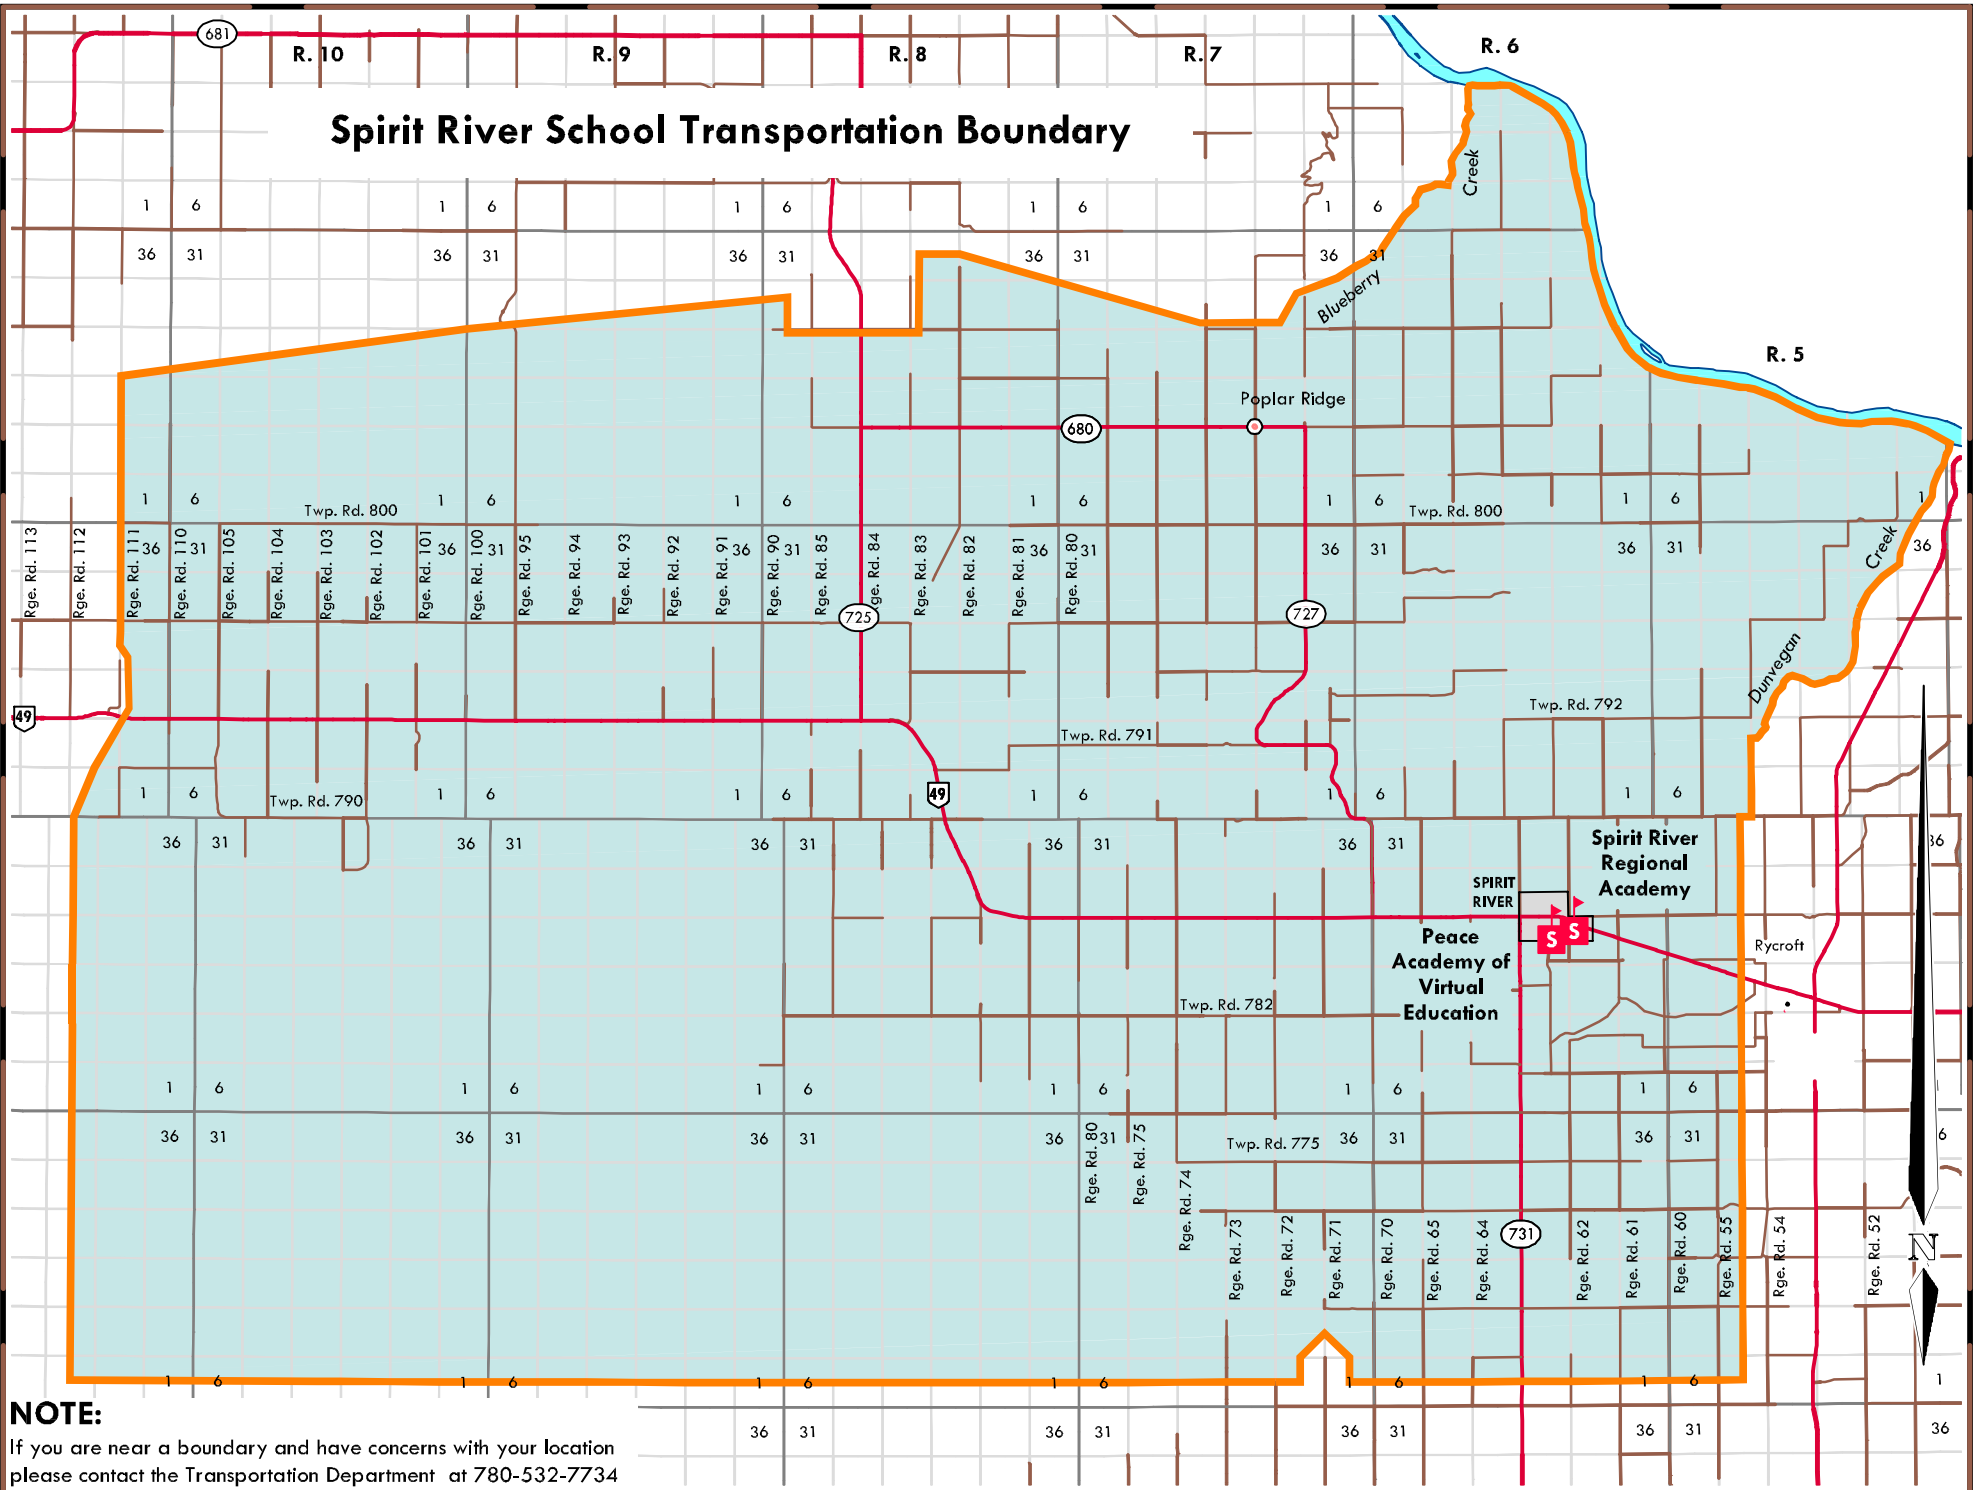

# Spirit River School Transportation Boundary

**NOTE:**  
 If you are near a boundary and have concerns with your location  
 please contact the Transportation Department at 780-532-7734