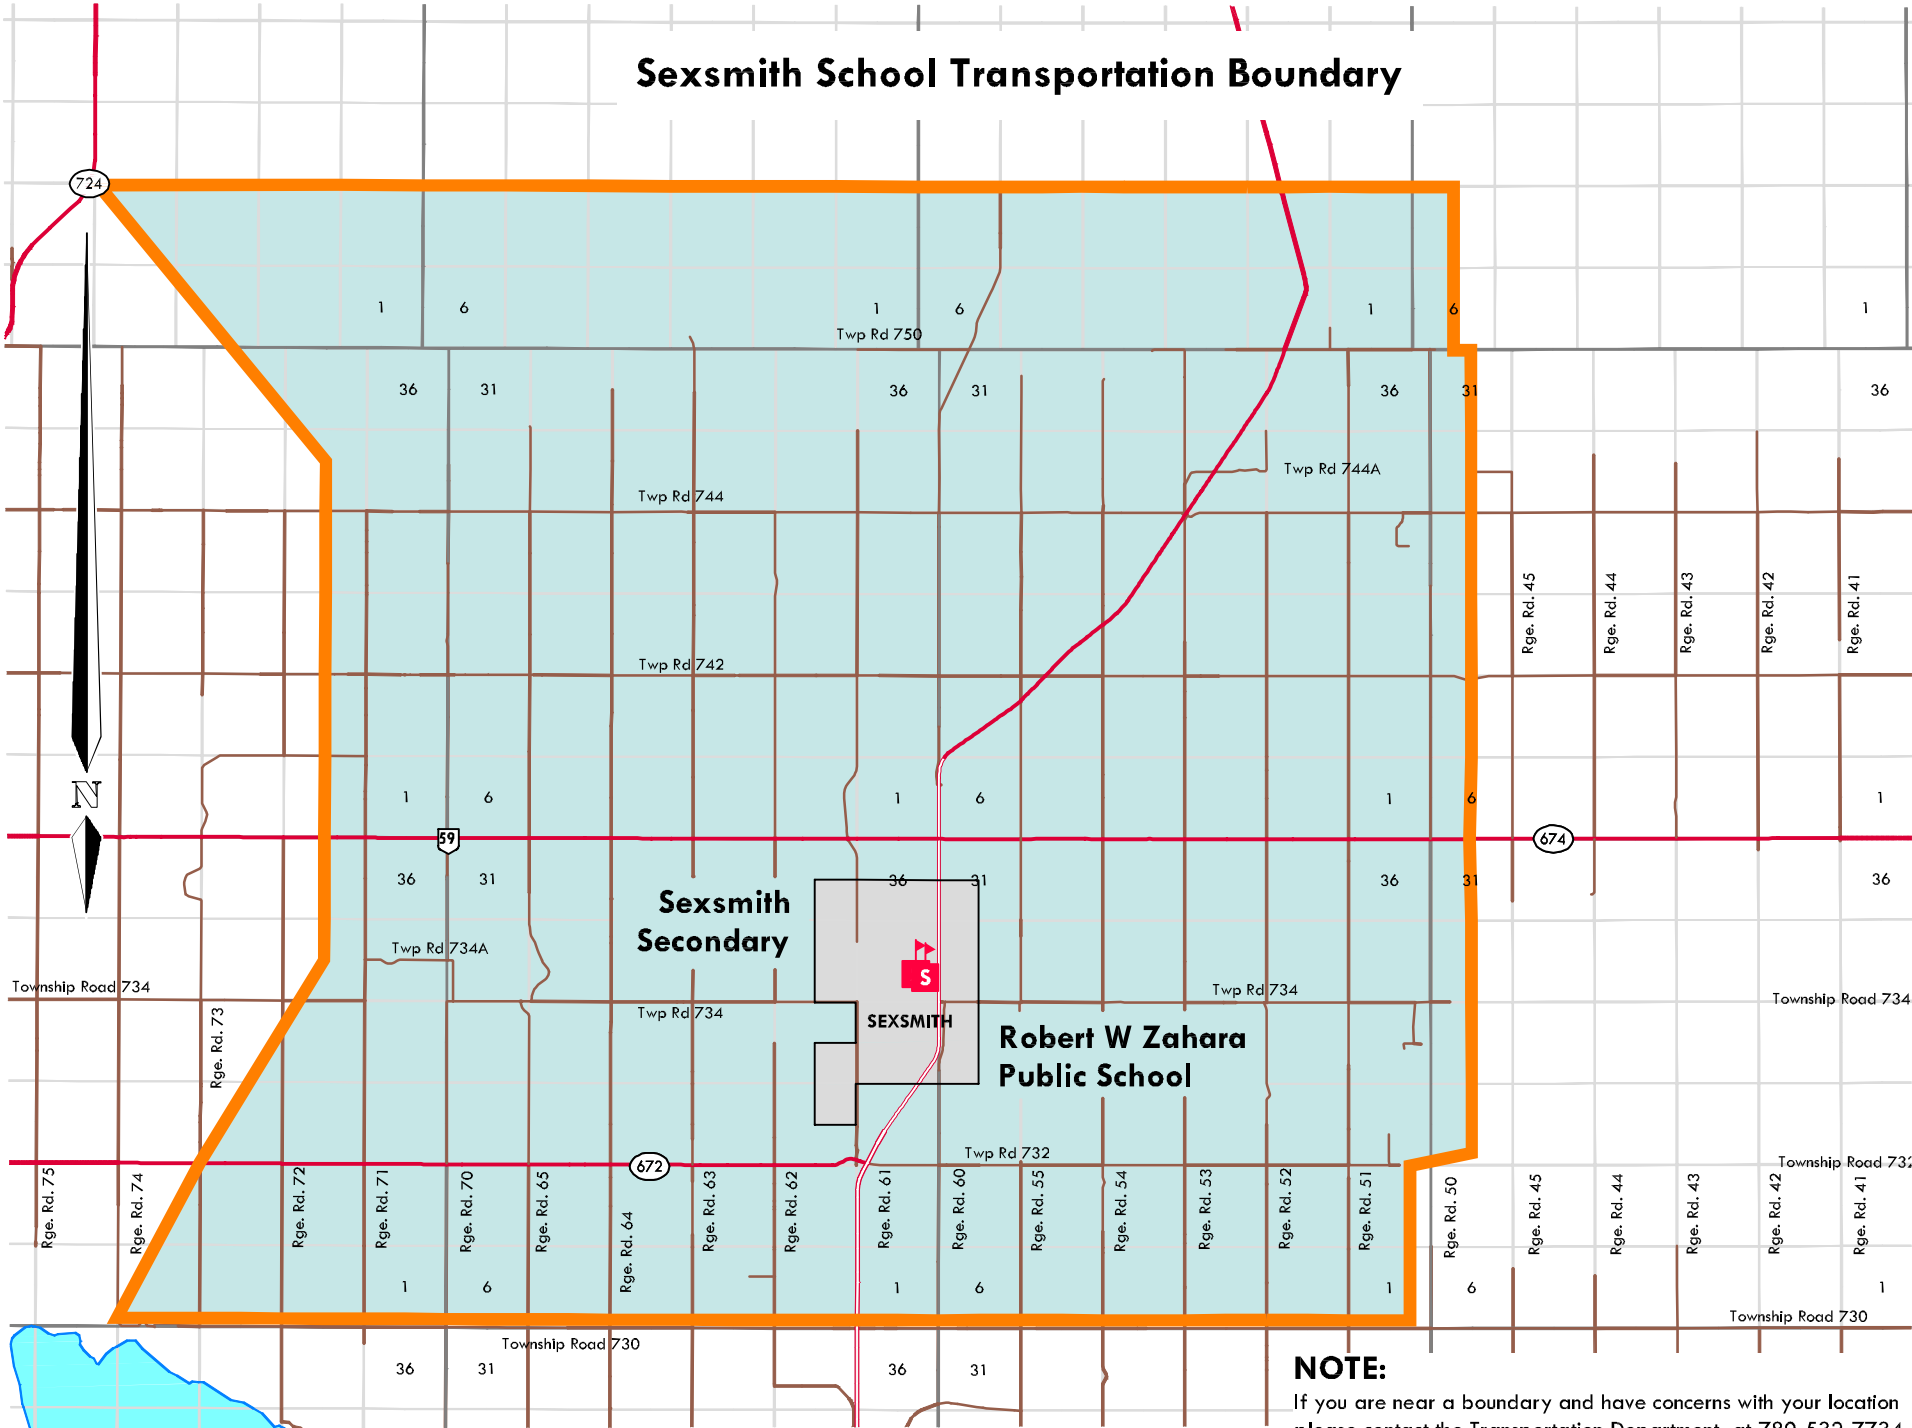

Sexsmith School Transportation Boundary

NOTE:

If you are near a boundary and have concerns with your location please contact the Transportation Department at 780-532-7734