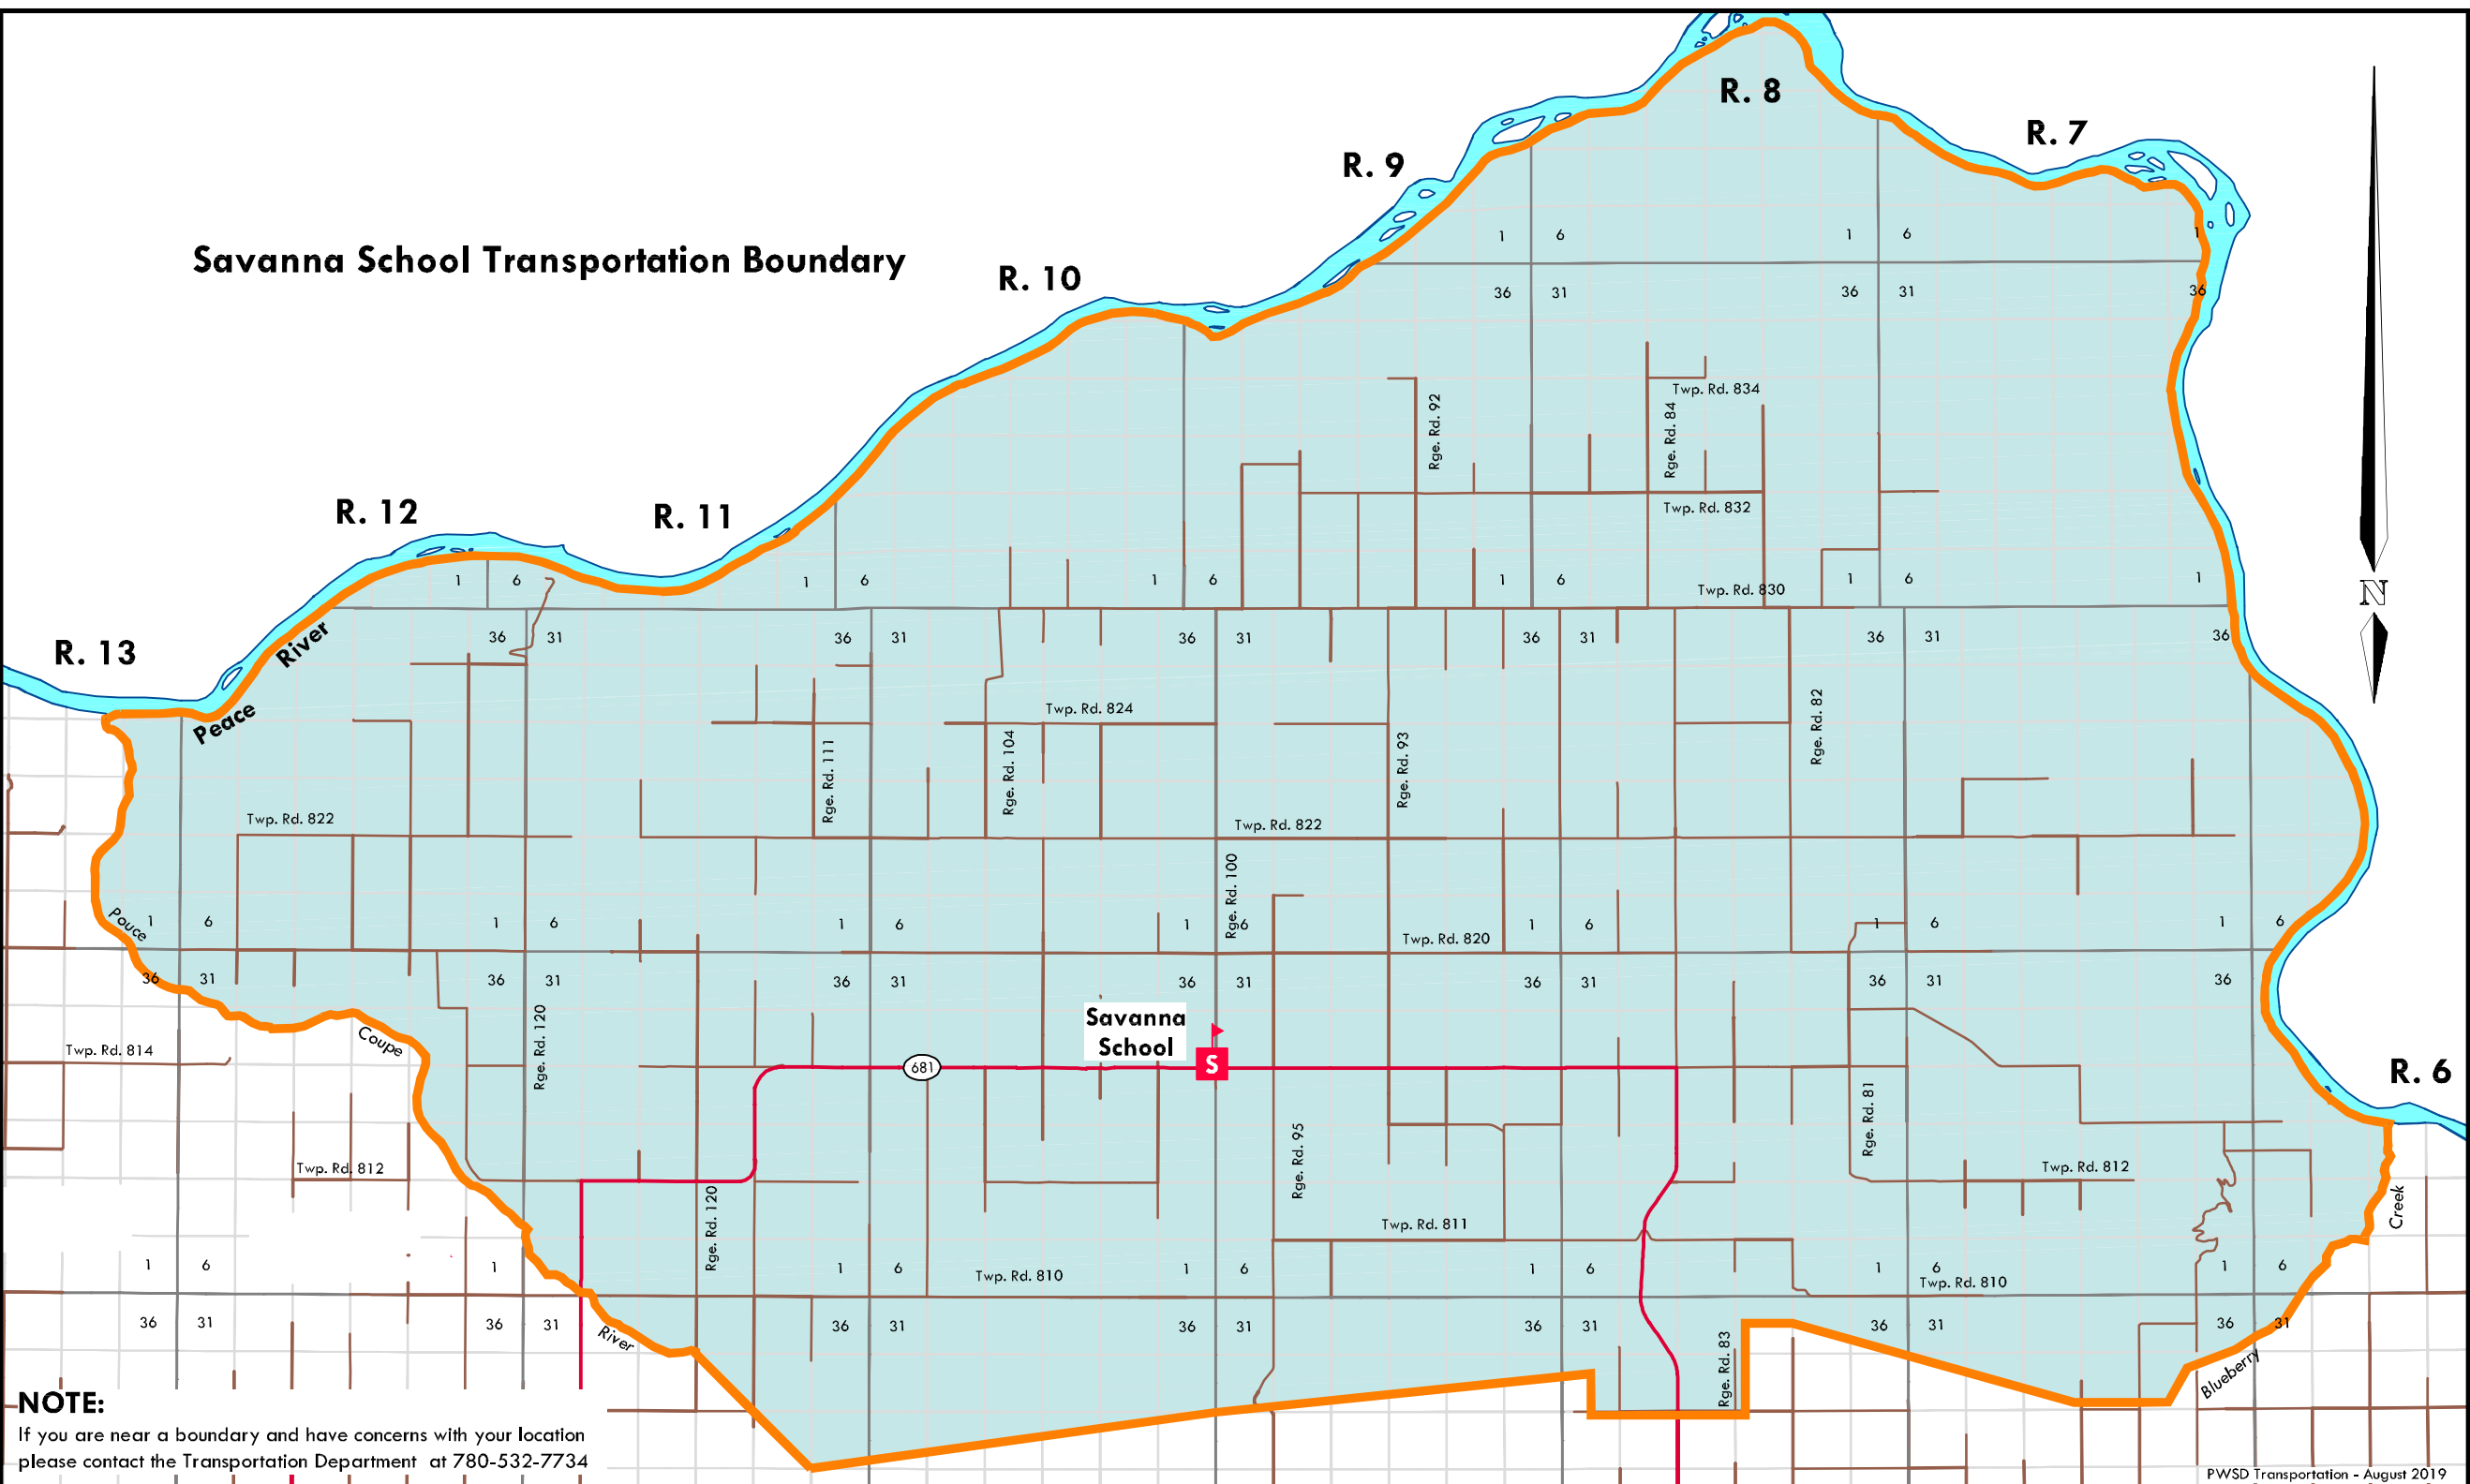

Savanna School Transportation Boundary

NOTE:
If you are near a boundary and have concerns with your location
please contact the Transportation Department at 780-532-7734