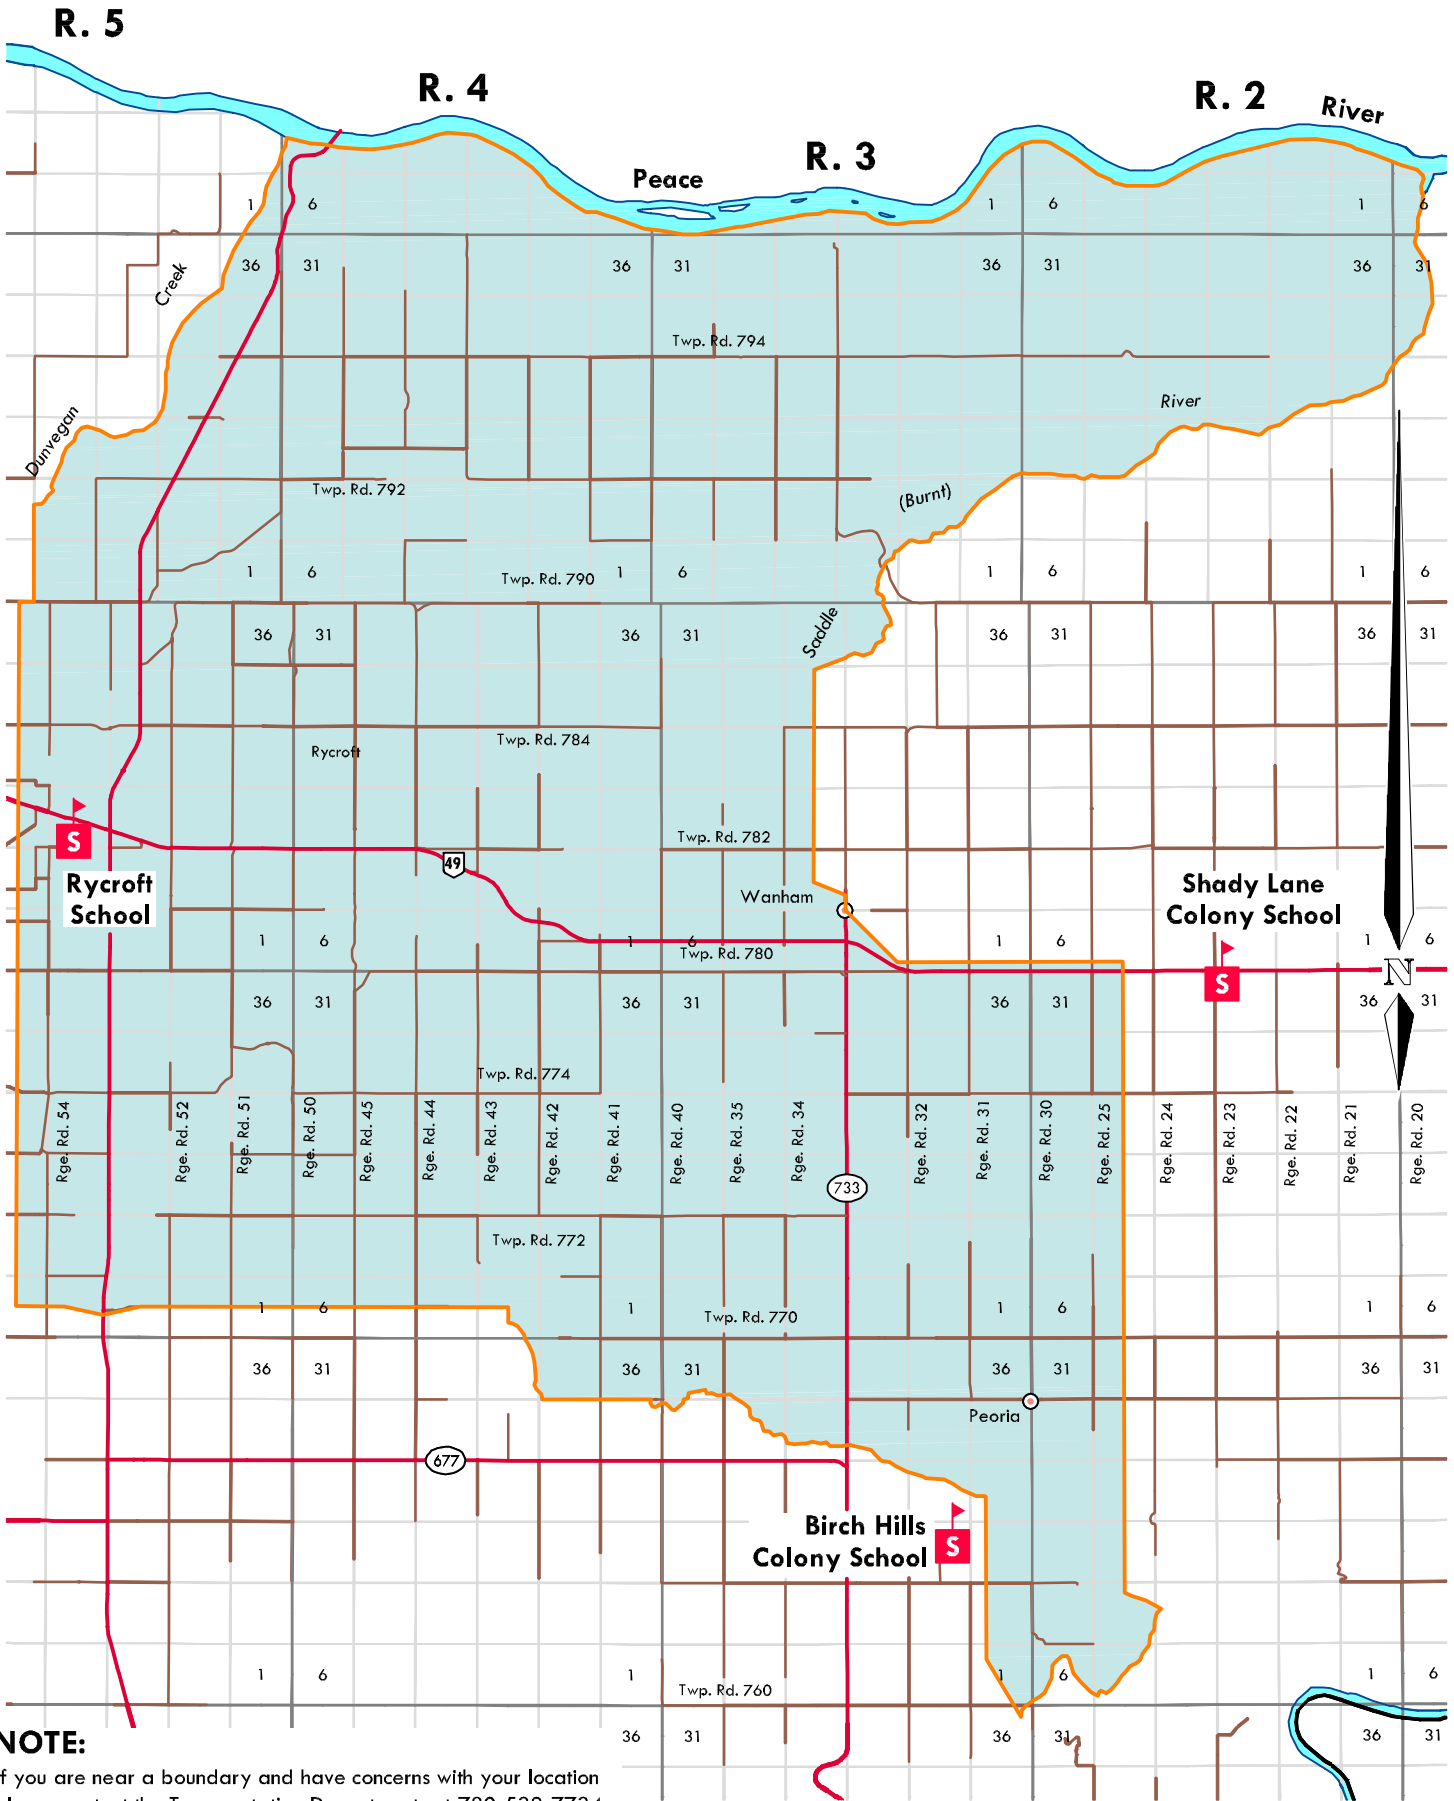

Rycroft School Transportation Boundary

NOTE:
If you are near a boundary and have concerns with your location please contact the Transportation Department at 780-532-7734