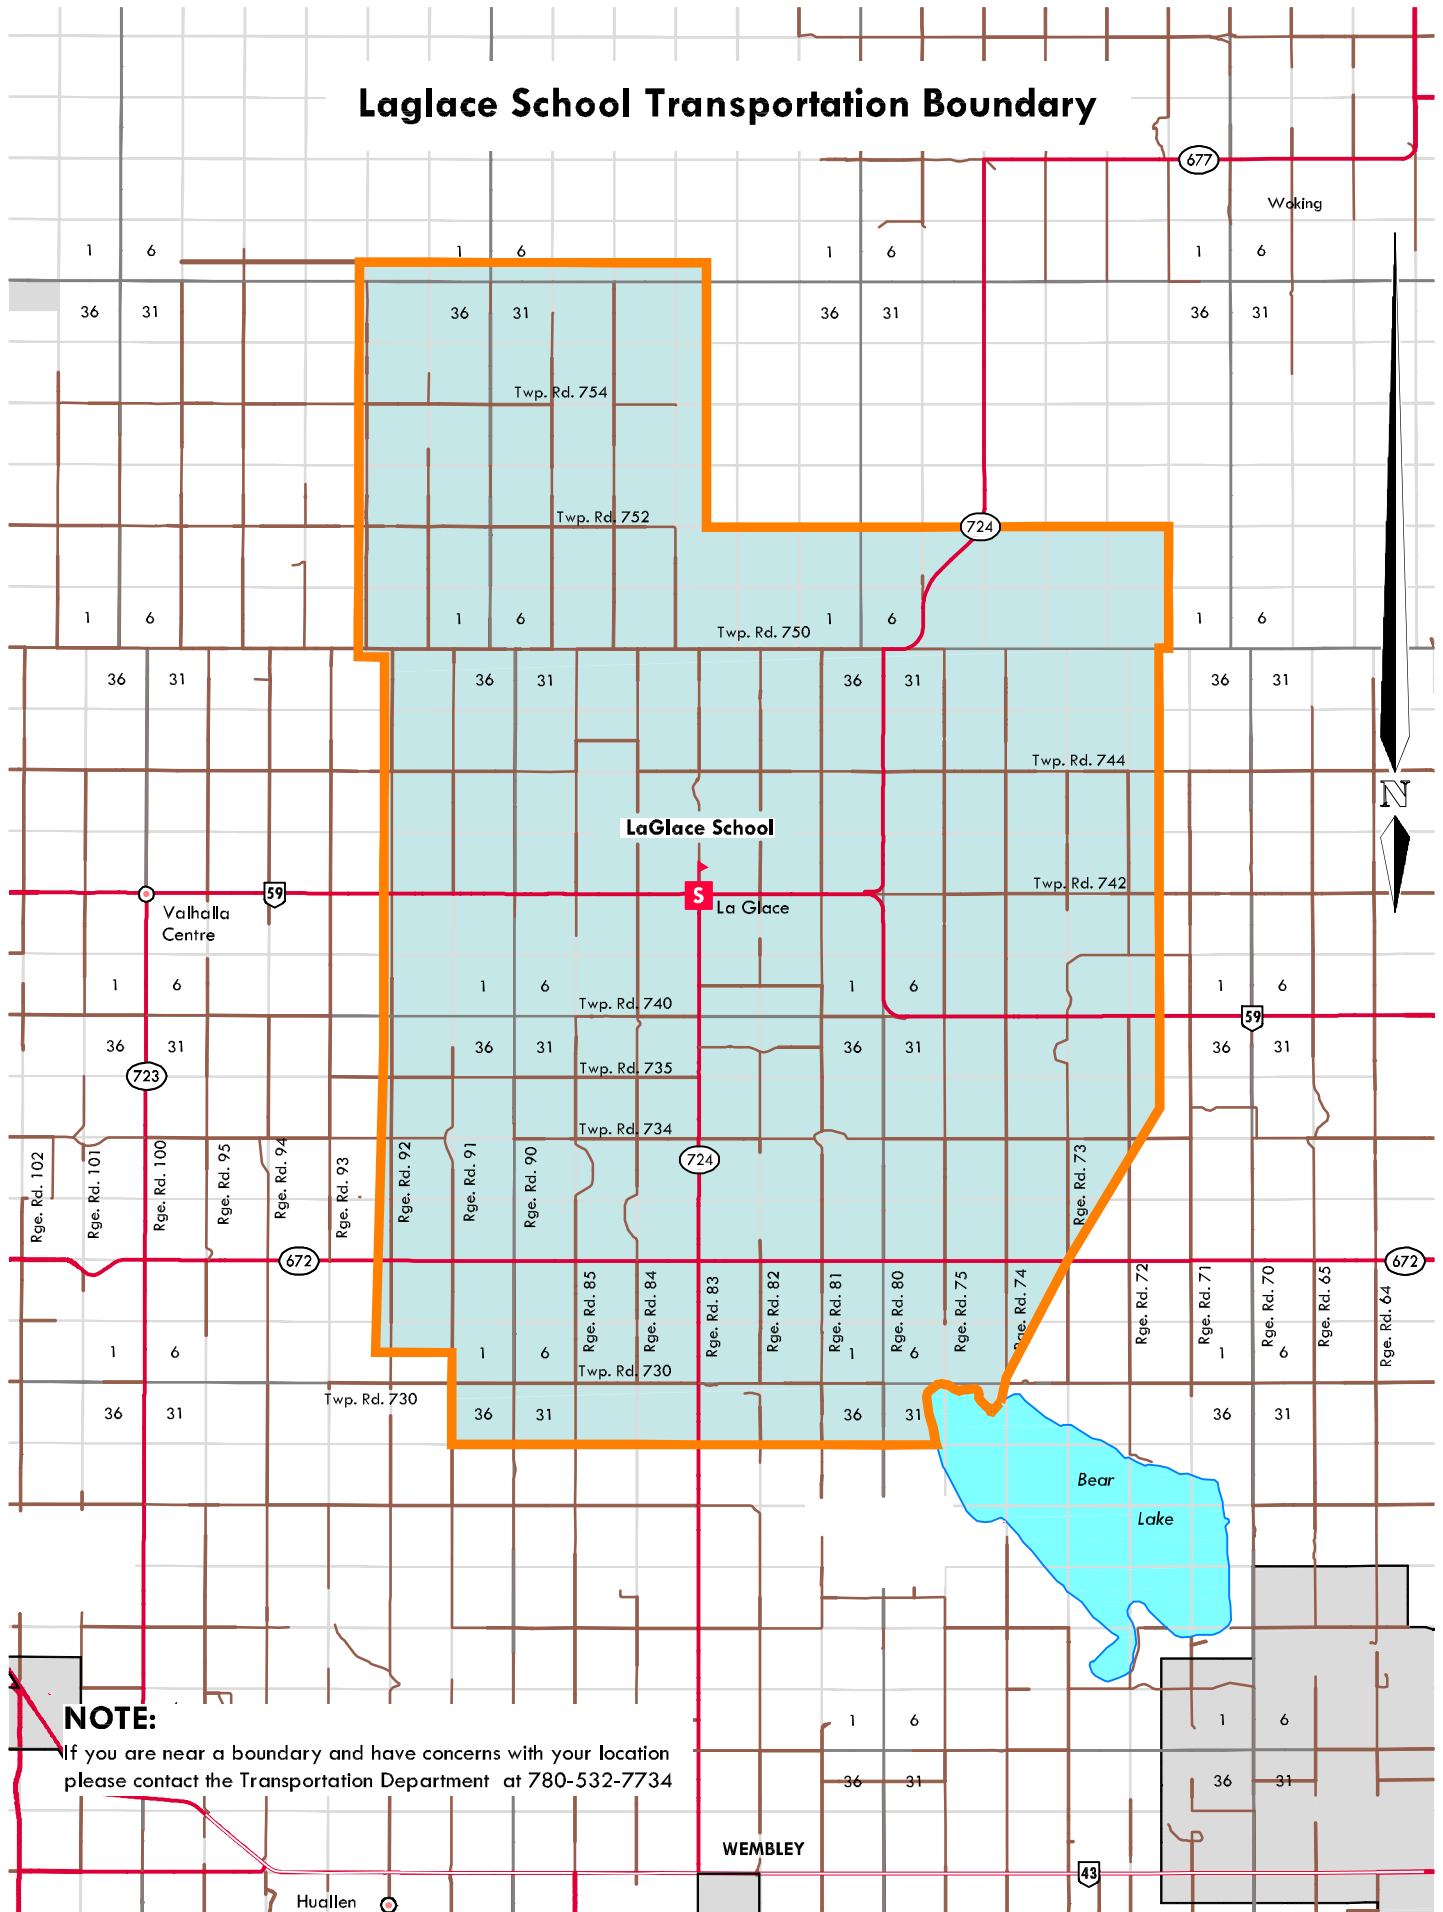

Laglace School Transportation Boundary

NOTE:

If you are near a boundary and have concerns with your location please contact the Transportation Department at 780-532-7734

WEMBLEY