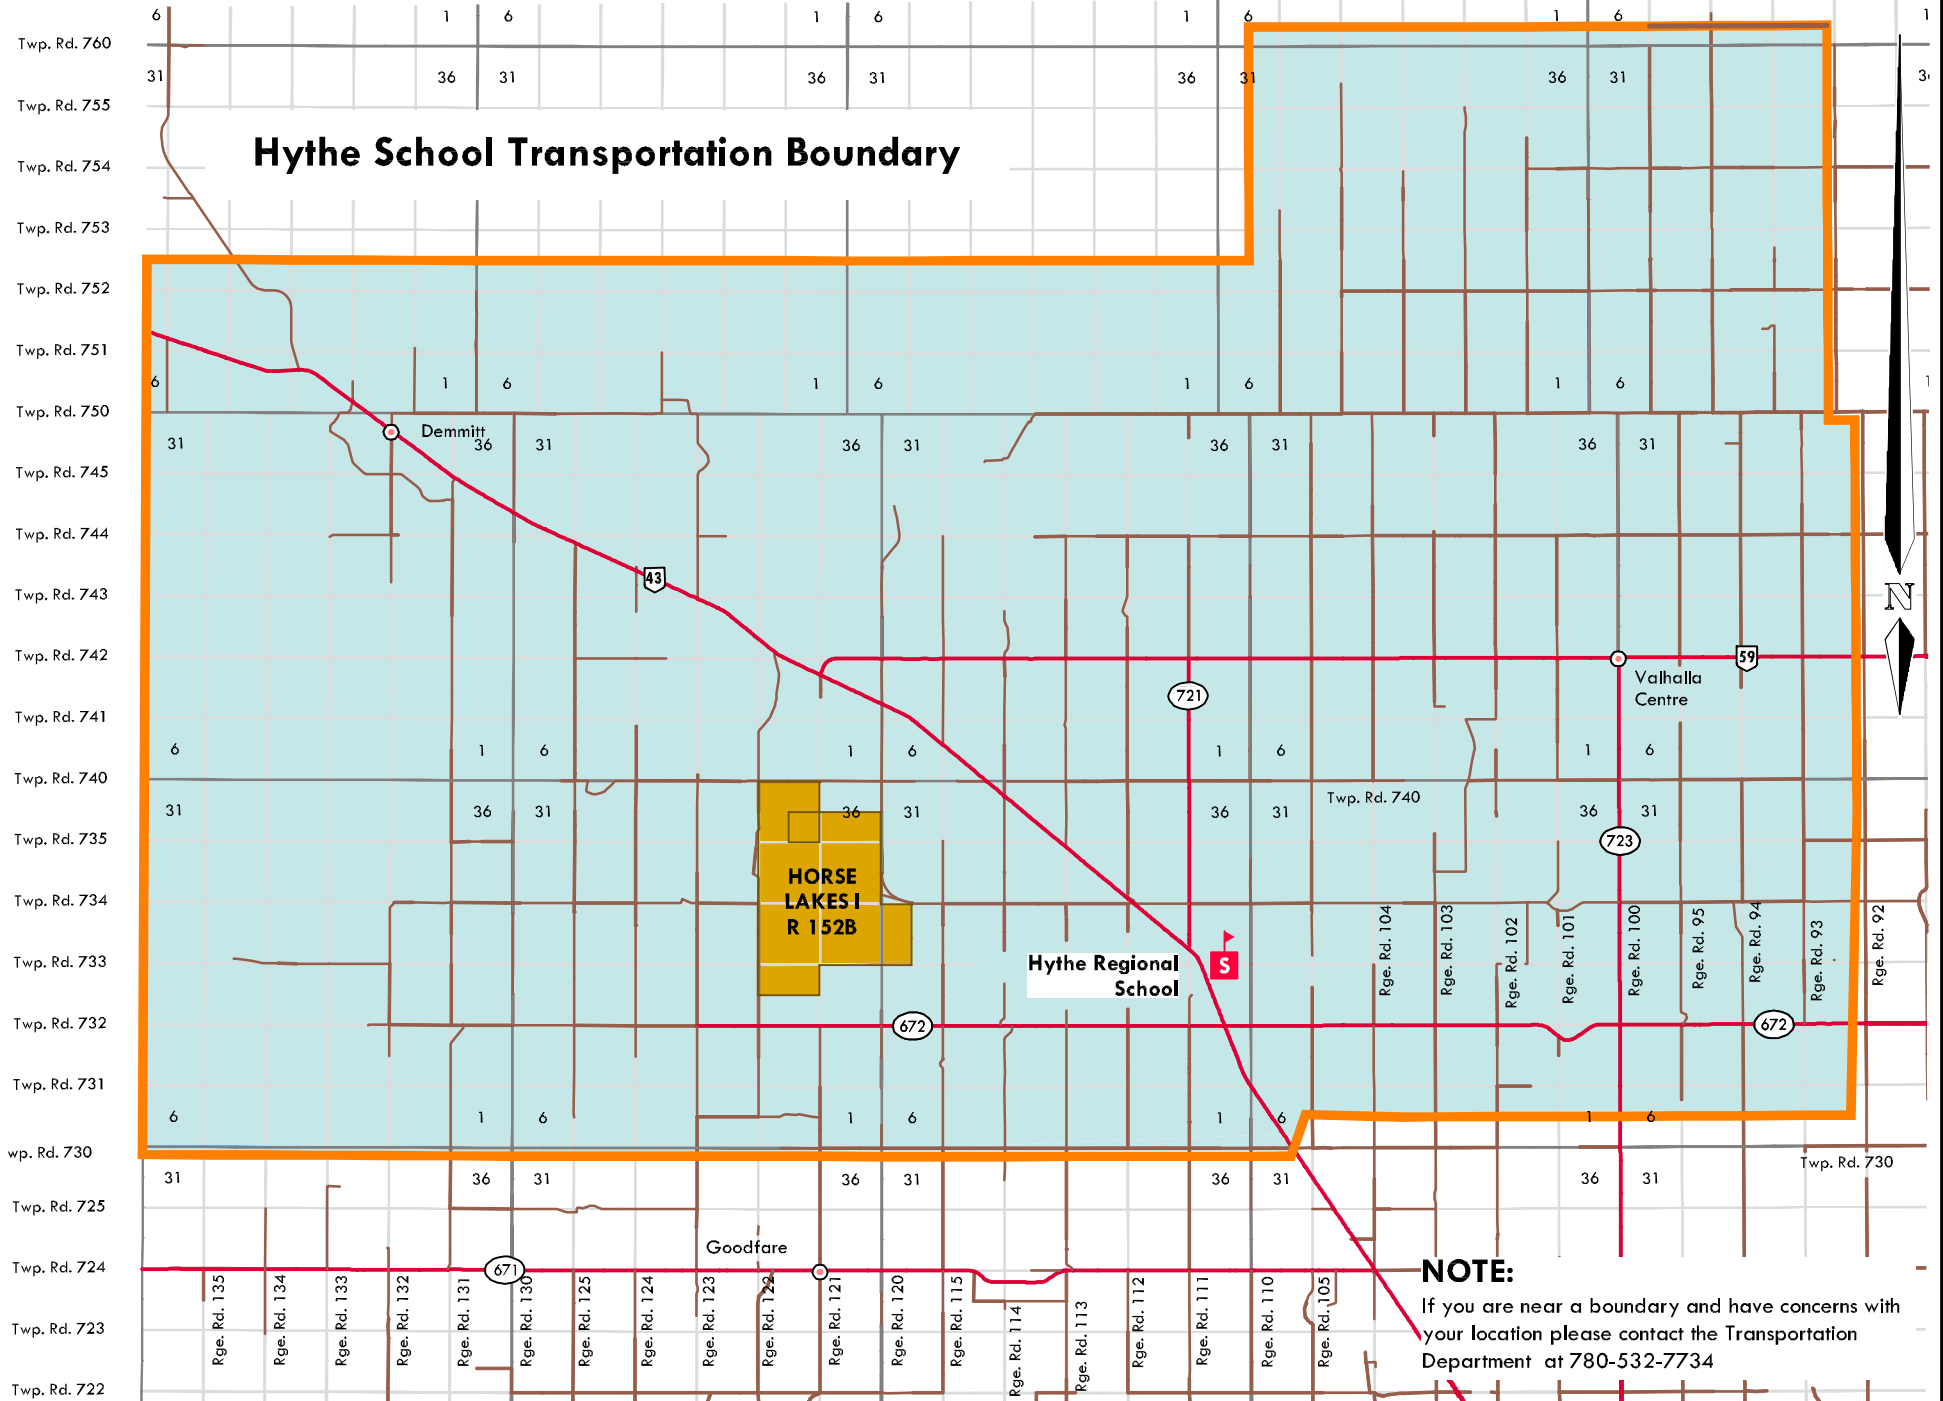

Hythe School Transportation Boundary

NOTE:
If you are near a boundary and have concerns with your location please contact the Transportation Department at 780-532-7734