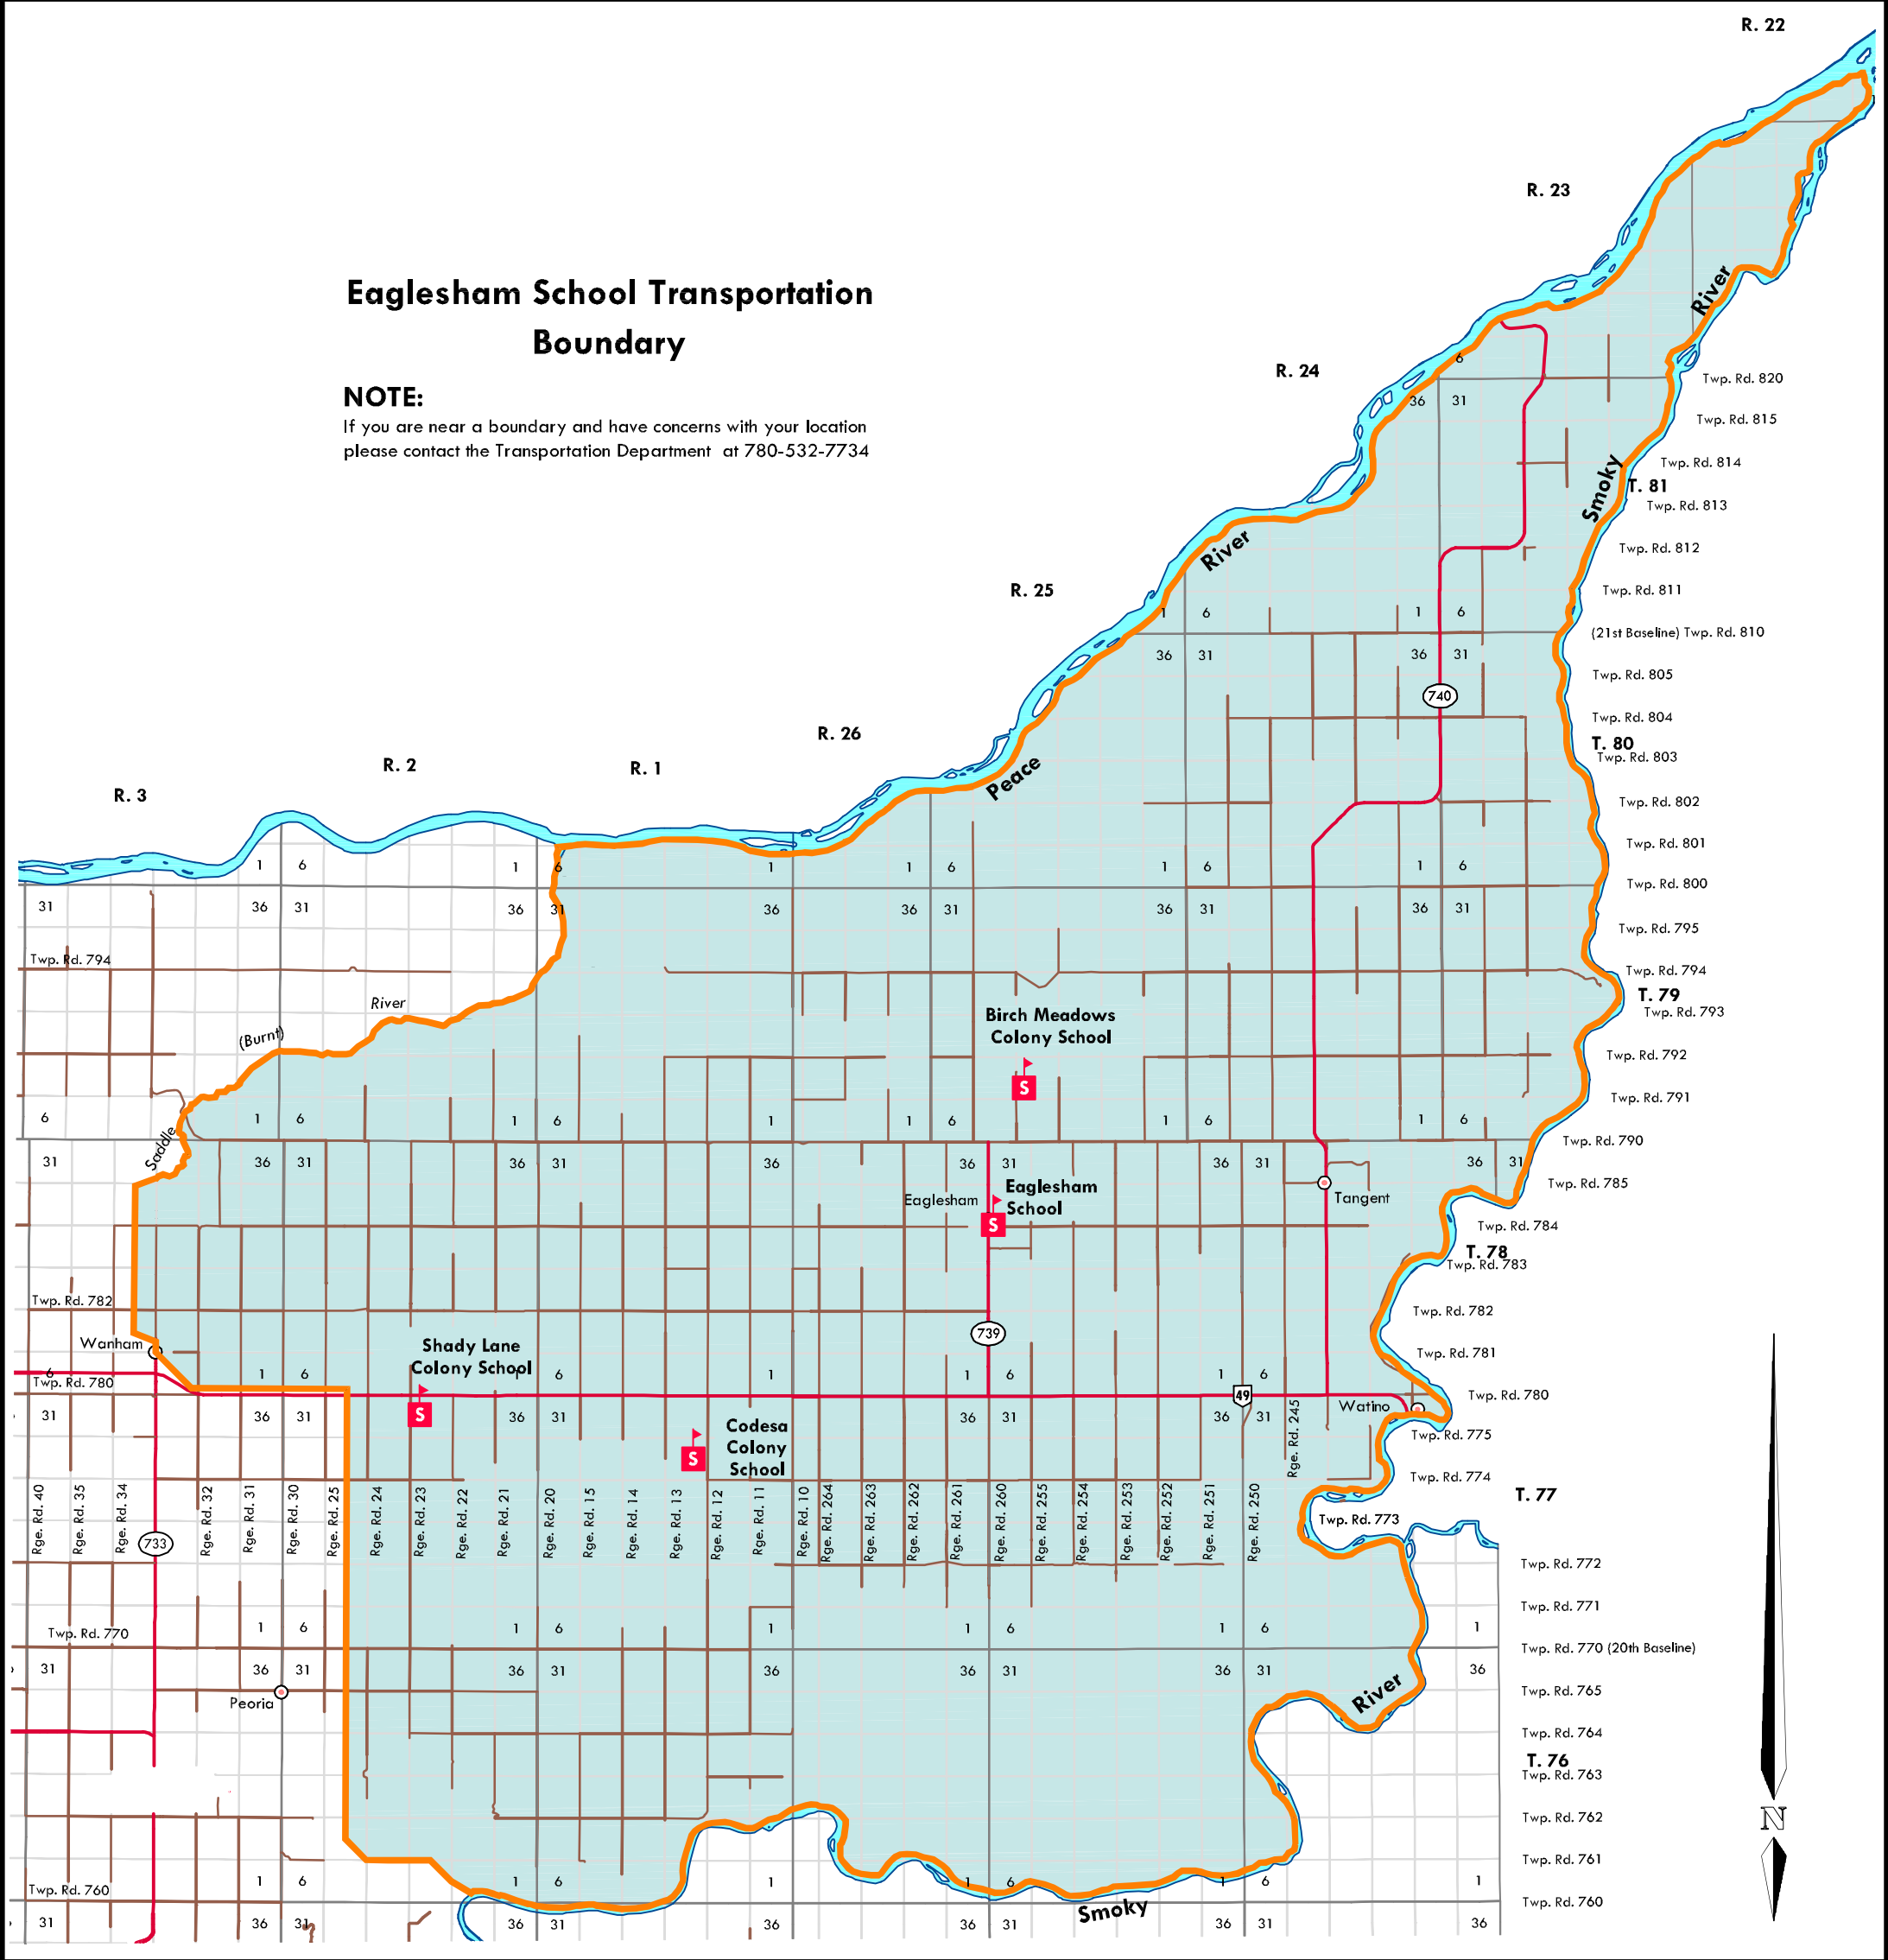

# Eglesham School Transportation Boundary

## NOTE:

If you are near a boundary and have concerns with your location please contact the Transportation Department at 780-532-7734

R. 22

R. 23

R. 24

R. 25

R. 26

R. 1

(21st Baseline) Twp. Rd. 810

Twp. Rd. 805

Twp. Rd. 804

Twp. Rd. 803

Twp. Rd. 802

Twp. Rd. 801

Twp. Rd. 800

Twp. Rd. 795

Twp. Rd. 770 (20th Baseline)

Twp. Rd. 765

Twp. Rd. 764

Twp. Rd. 763

Twp. Rd. 762

Twp. Rd. 761

Twp. Rd. 760