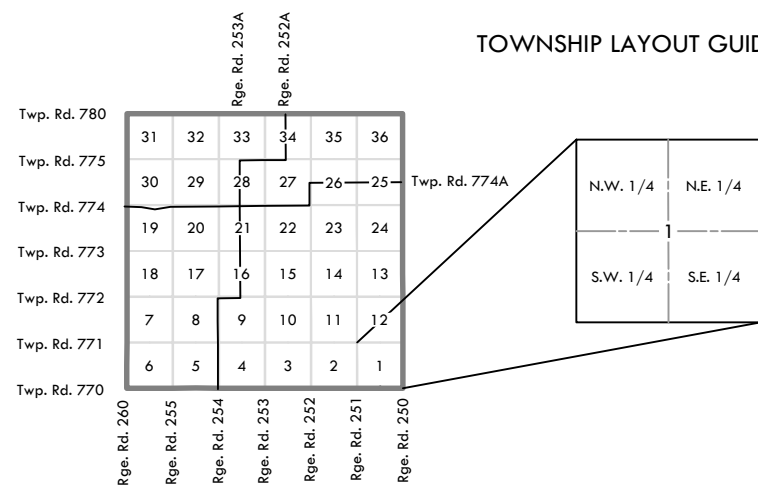

PEACE WAPITI SCHOOL DIVISION No. 76
EDUCATING TODAY FOR SUCCESS TOMORROW

TOWNSHIP LAYOUT GUIDE

LEGEND:

- Primary Divided Highway
- Primary Highway
- Secondary Highway
- School Attendance Boundary
- Township & Range Road
- Township Borders
- Hamlet / Village
- School