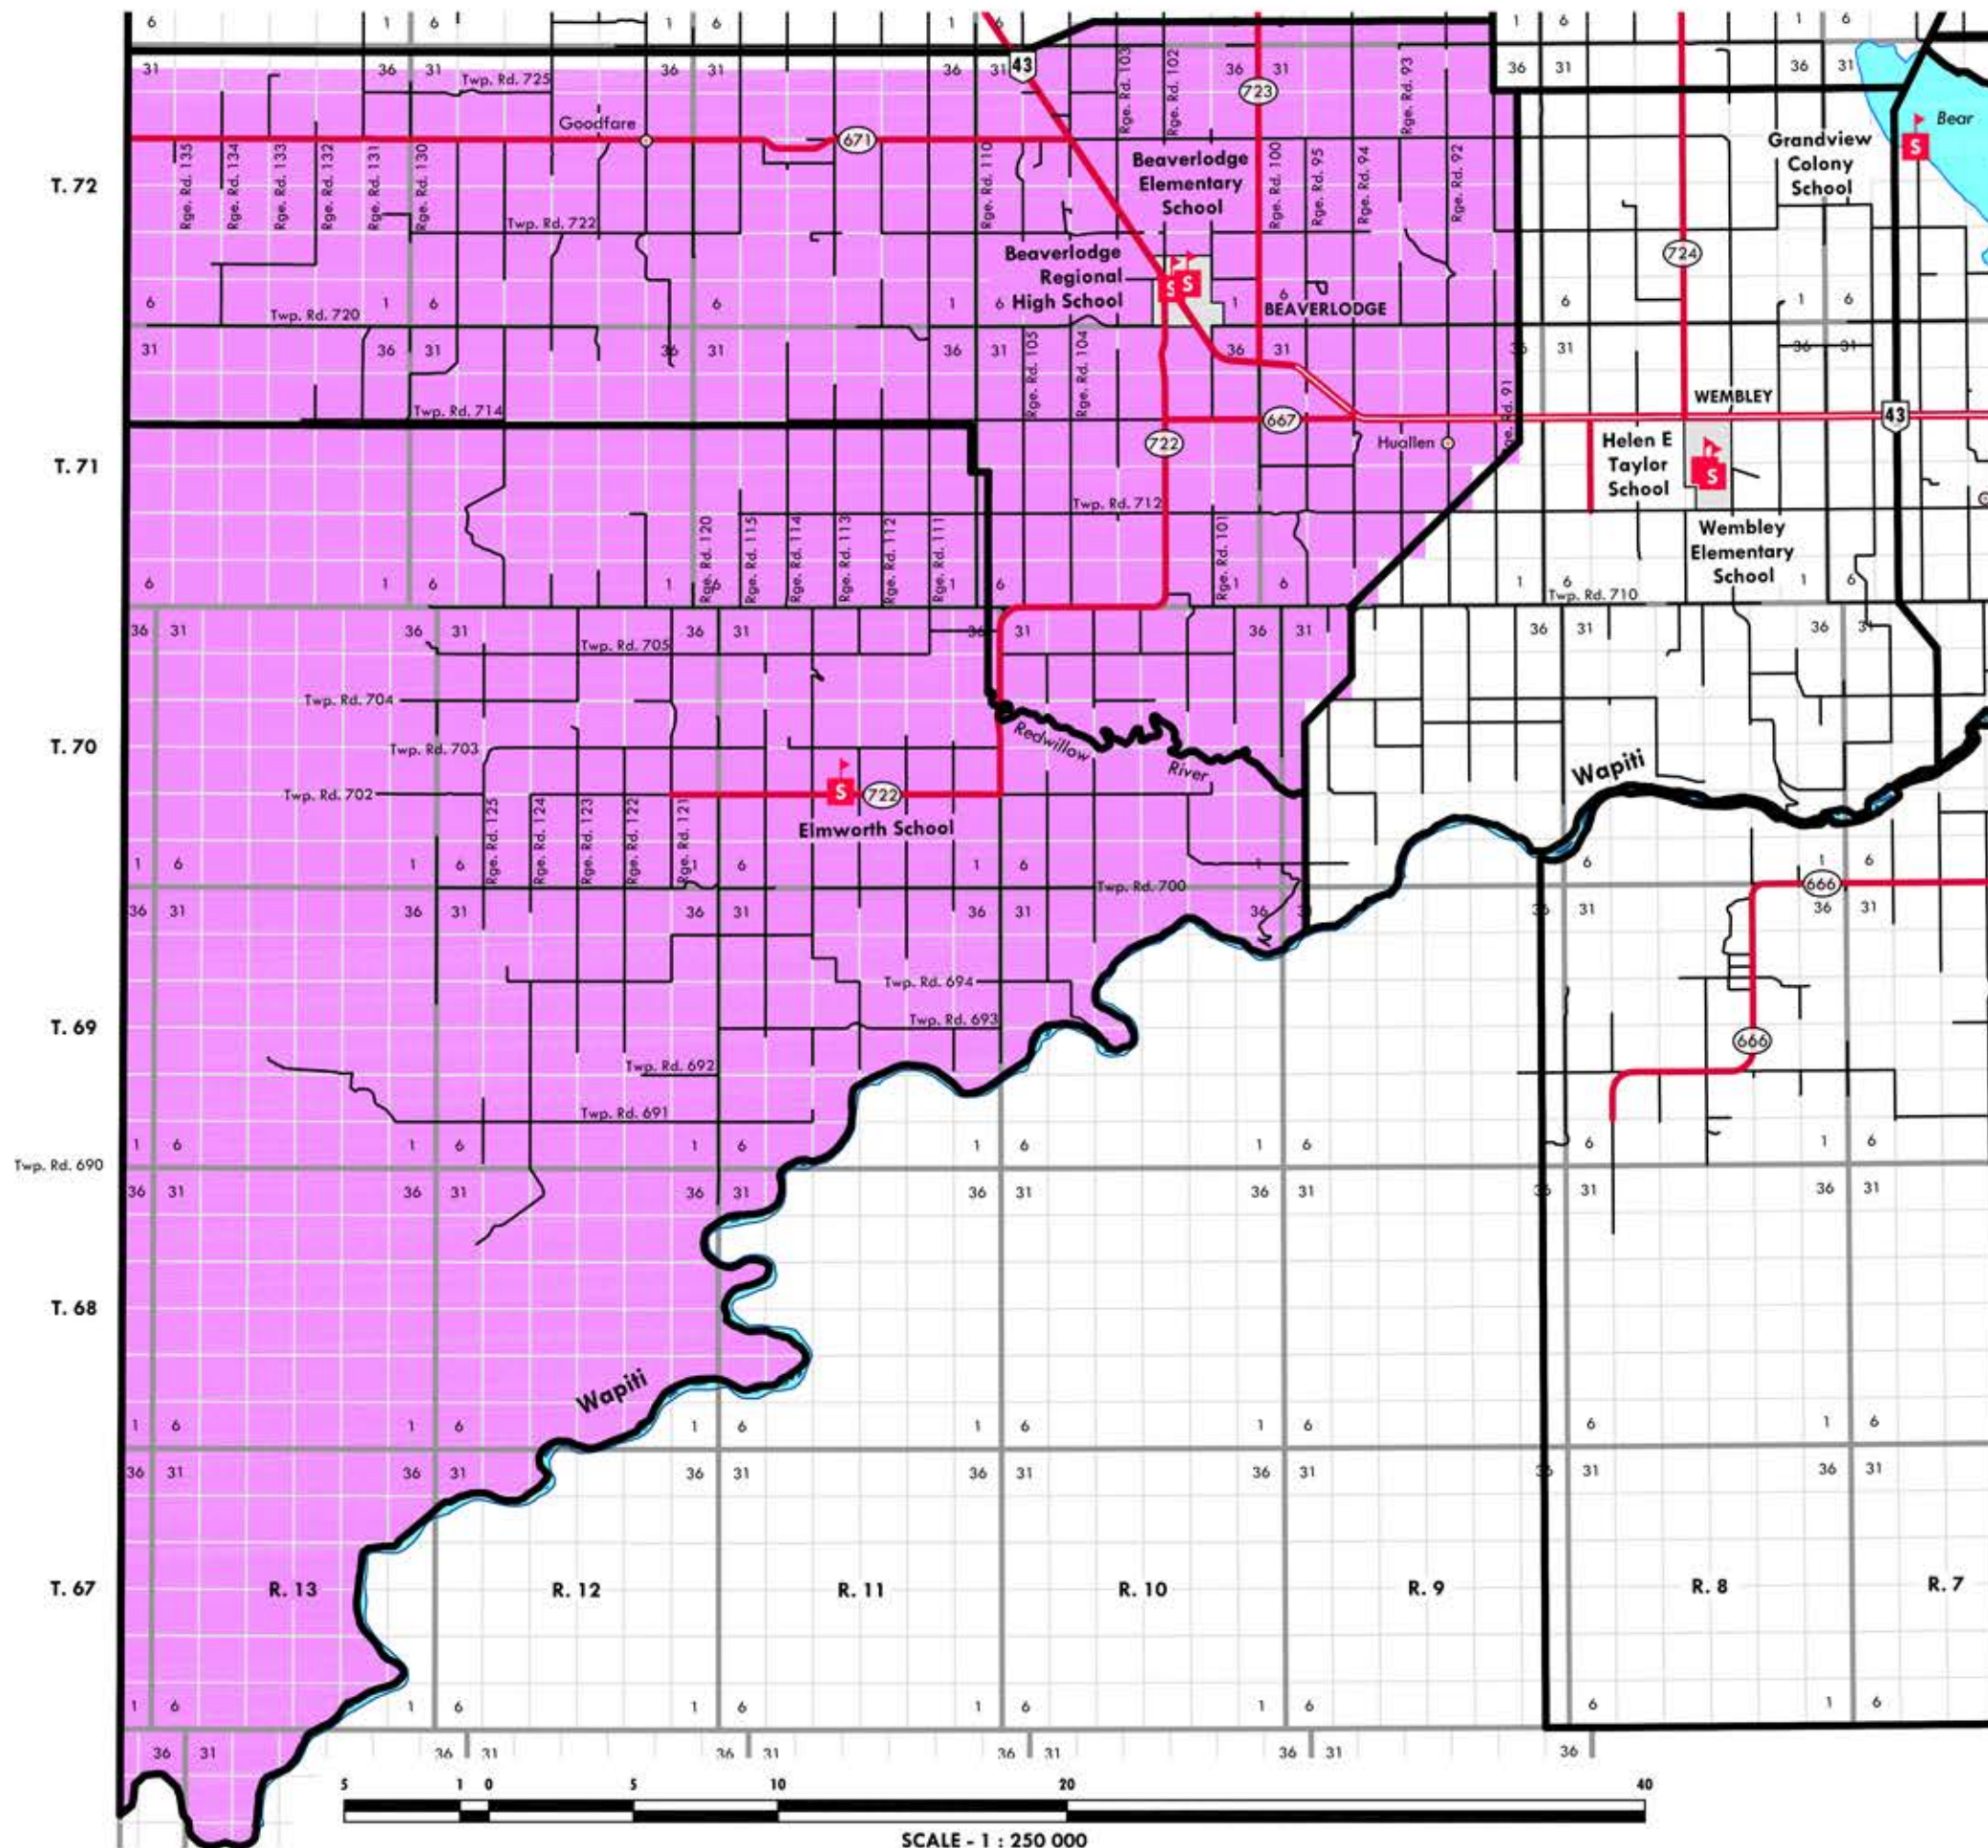

WARD No.3
 Beaverlodge & Elmworth

LEGEND:

- Primary Divided Highway
- Primary Highway
- Secondary Highway
- School Attendance Boundary
- Township & Range Road
- Township Borders
- Hamlet / Village
- School

TOWNSHIP LAYOUT GUIDE