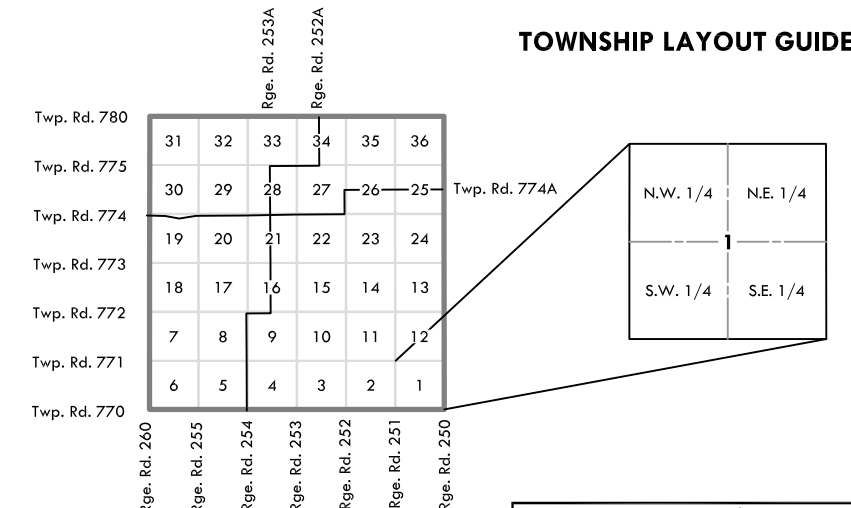

- LEGEND:**
- Primary Divided Highway
 - Primary Highway
 - Secondary Highway
 - School Attendance Boundary
 - Township & Range Road
 - Township Borders
 - Hamlet / Village
 - School

TOWNSHIP LAYOUT GUIDE

SCALE - 1 : 250 000