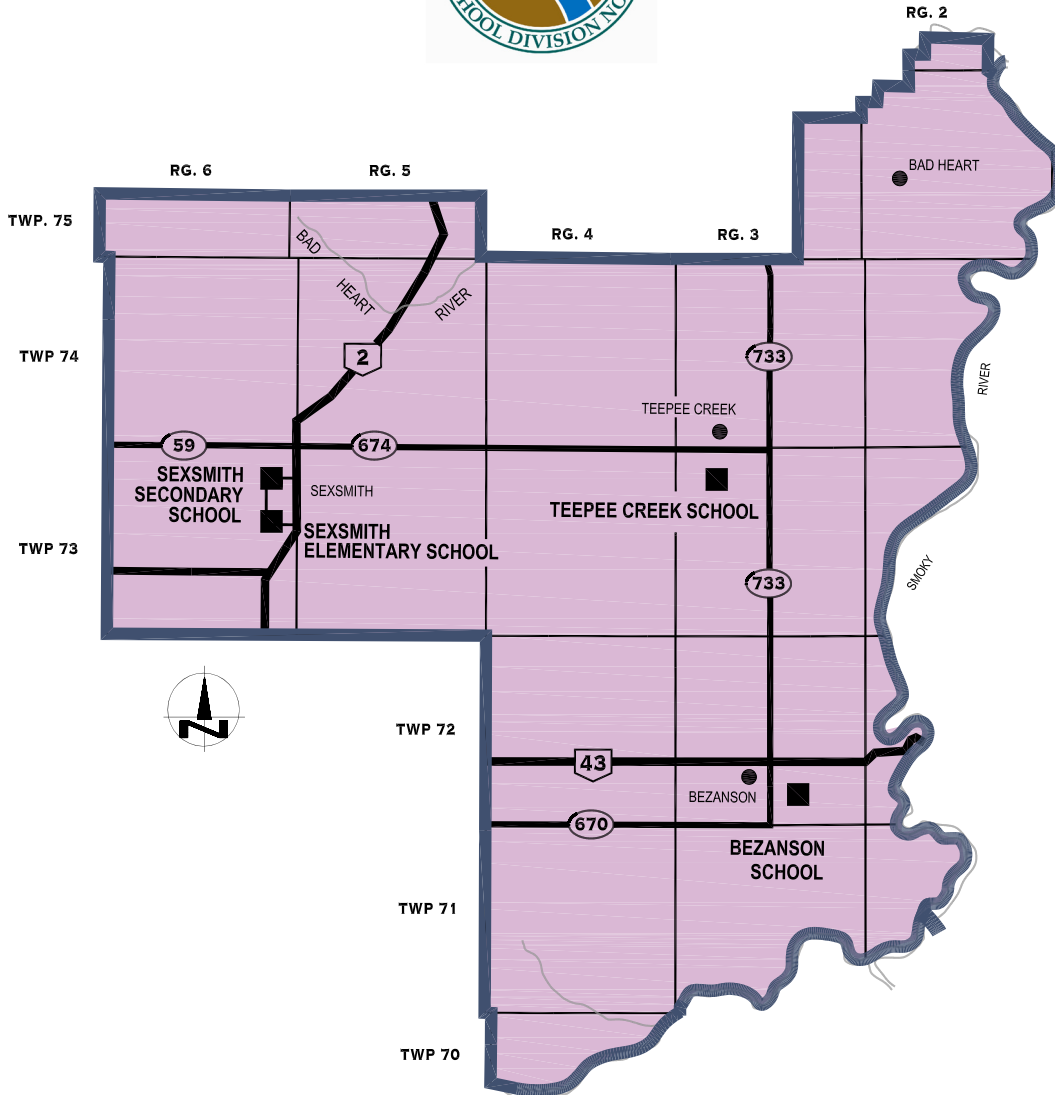

PEACE WAPITI SCHOOL DIVISION No. 76

WARD 6

Ward 6 shall be comprised of the following lands:

The Town of Sexsmith and the rural lands West of the 6th Meridian within the boundaries of the County of Grande Prairie No.1 as follows:

- Township 75, Range 1,
- Townships 71 to 76 inclusive, Range 2,
- Townships 71 to 75 inclusive, Range 3,
- Townships 70 to 74 inclusive, Range 4,
- Townships 73 to 75 inclusive, Ranges 5 and 6.

LEGEND

-  SCHOOL LOCATION & NAME
-  PRIMARY HIGHWAY
-  SECONDARY HIGHWAY