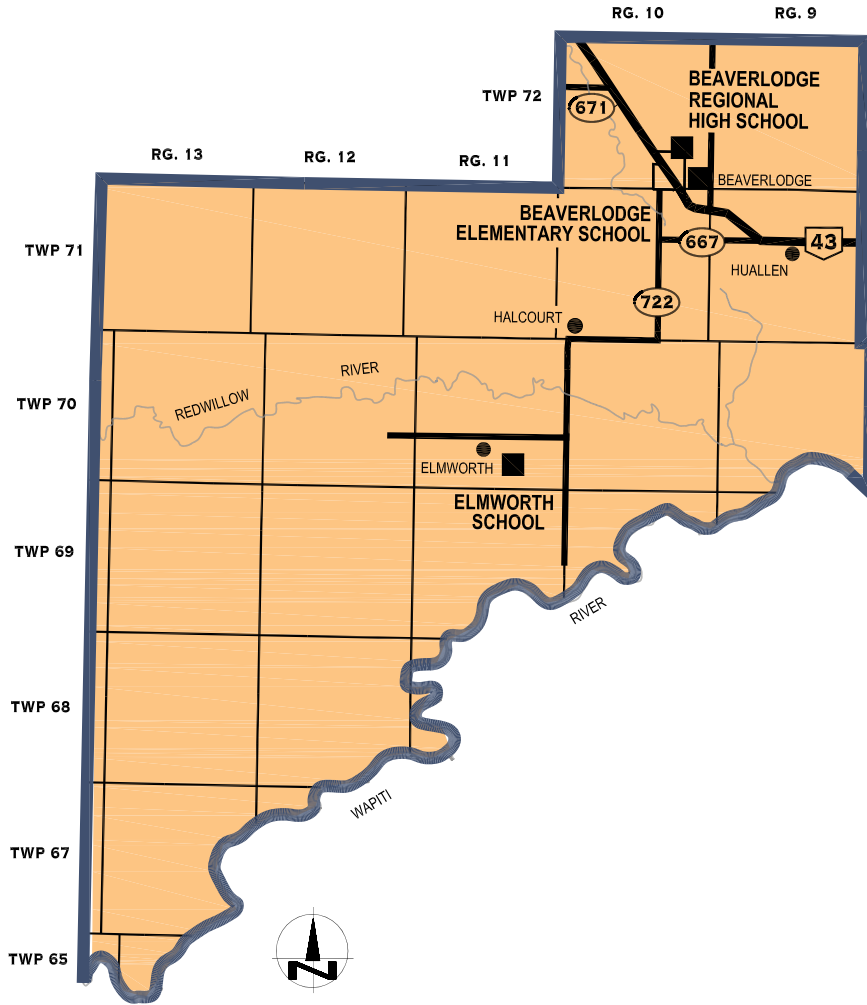

PEACE WAPITI SCHOOL DIVISION No. 76

WARD 3

Ward 3 shall be comprised of the following lands:

The Town of Beaverlodge and the rural lands West of the 6th Meridian within the boundaries of the County of Grande Prairie No.1 as follows:

- Townships 69 to 72 inclusive, Ranges 9 and 10,
- Townships 68 to 71 inclusive, Range 11,
- Townships 67 to 71, inclusive, Range 12,
- Townships 66 to 71 inclusive, Ranges 13 and 14.

LEGEND

-  SCHOOL LOCATION & NAME
-  PRIMARY HIGHWAY
-  SECONDARY HIGHWAY