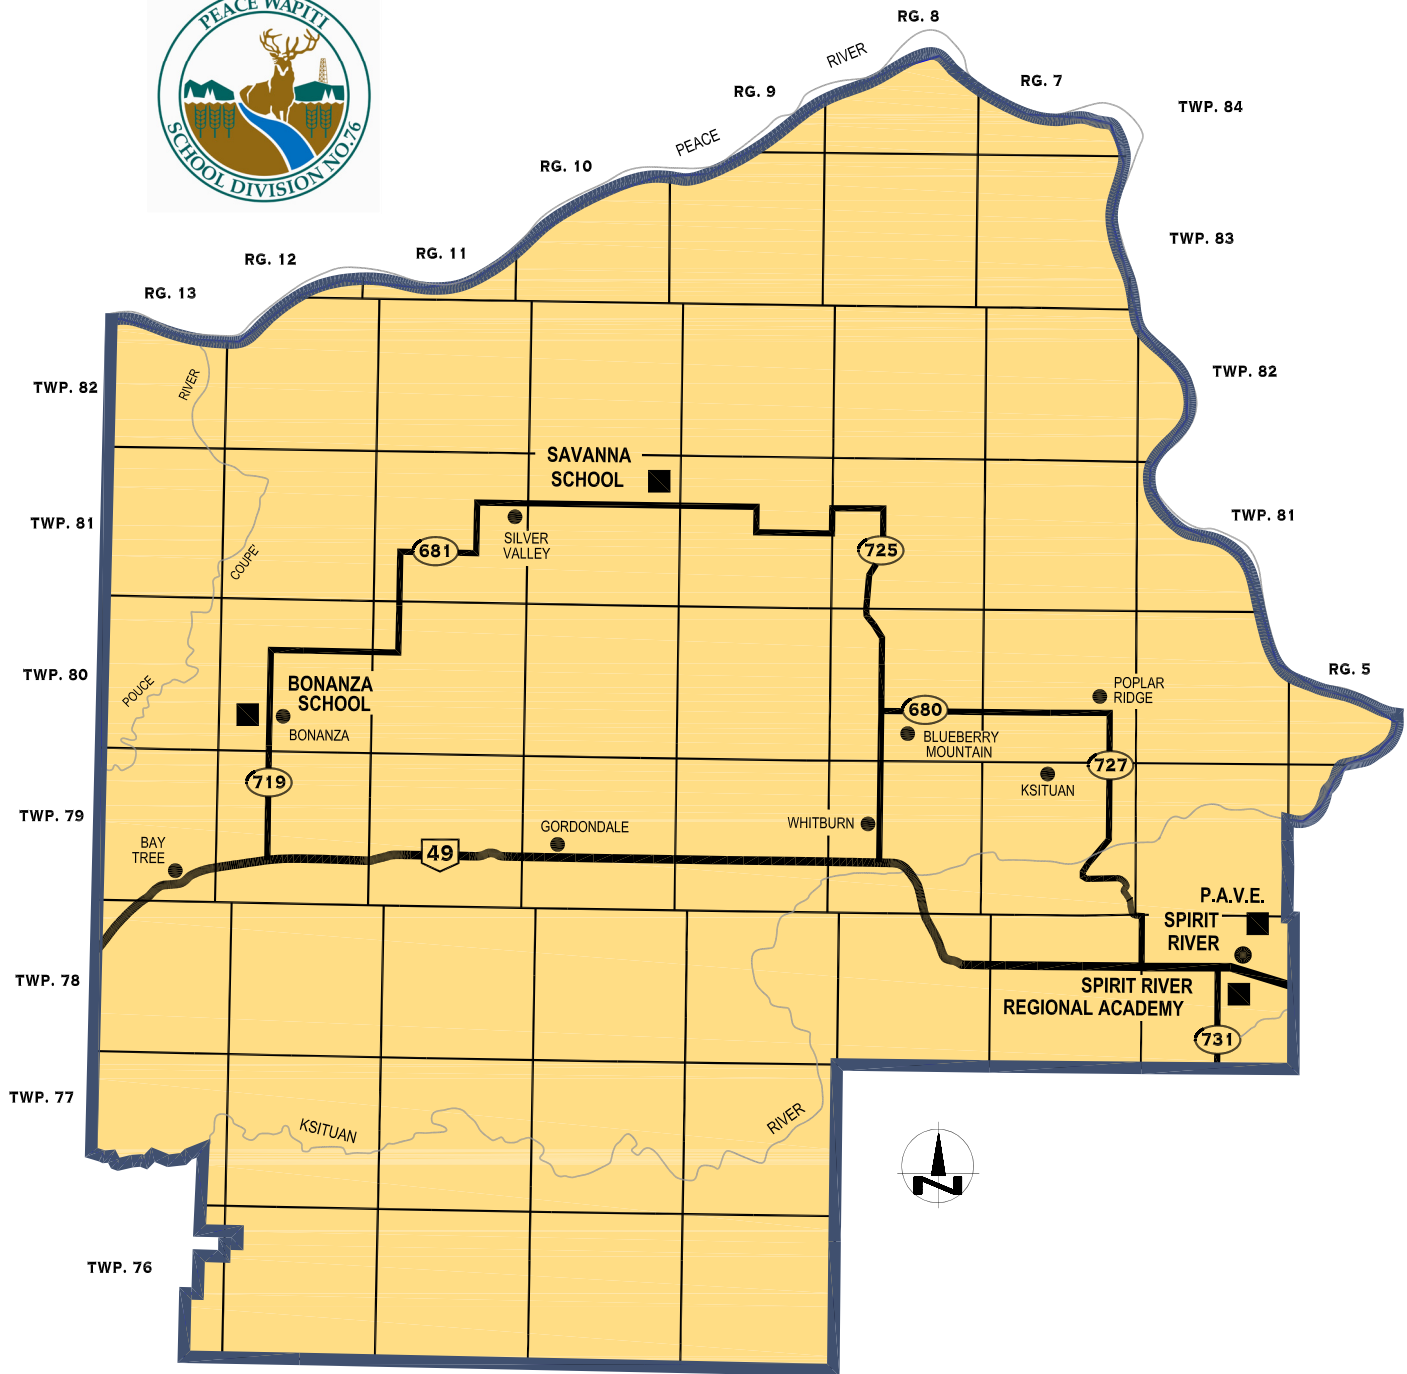

PEACE WAPITI SCHOOL DIVISION No. 76

WARD 2

Ward 2 shall be comprised of the following lands:

The Town of Spirit River and the rural lands west of the 6th Meridian within the boundaries of the Spirit River School Division as follows:

Those portions of Townships 79 and 80 lying between the Peace River to the North and the Ksituan River to the South and East, Range 5,
 Townships 78 to 83 inclusive, Range 6,
 Townships 78 to 84 inclusive, Ranges 7 and 8,
 Townships 76 to 84 inclusive, Range 9,
 Townships 76 to 83 inclusive, Ranges 10 to 12 inclusive,
 Townships 76 to 82 inclusive, Range 13.

LEGEND

-  SCHOOL LOCATION & NAME
-  PRIMARY HIGHWAY
-  SECONDARY HIGHWAY

MARCH 2007