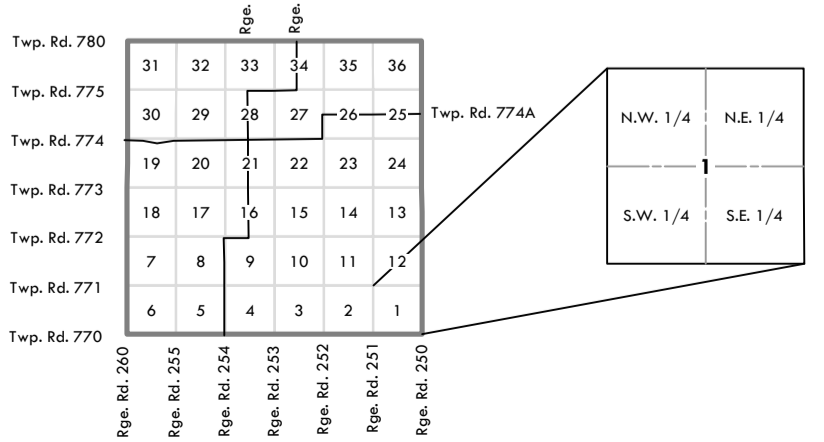

WARD No.8

Ridgevalley

PEACE WAPITI PUBLIC SCHOOL DIVISION NO. 76
 EDUCATING TODAY FOR SUCCESS TOMORROW

TOWNSHIP LAYOUT GUIDE

LEGEND:

- Primary Divided Highway
- Primary Highway
- Secondary Highway
- School Attendance Boundary
- Township & Range Road
- Township Borders
- Hamlet / Village
- School