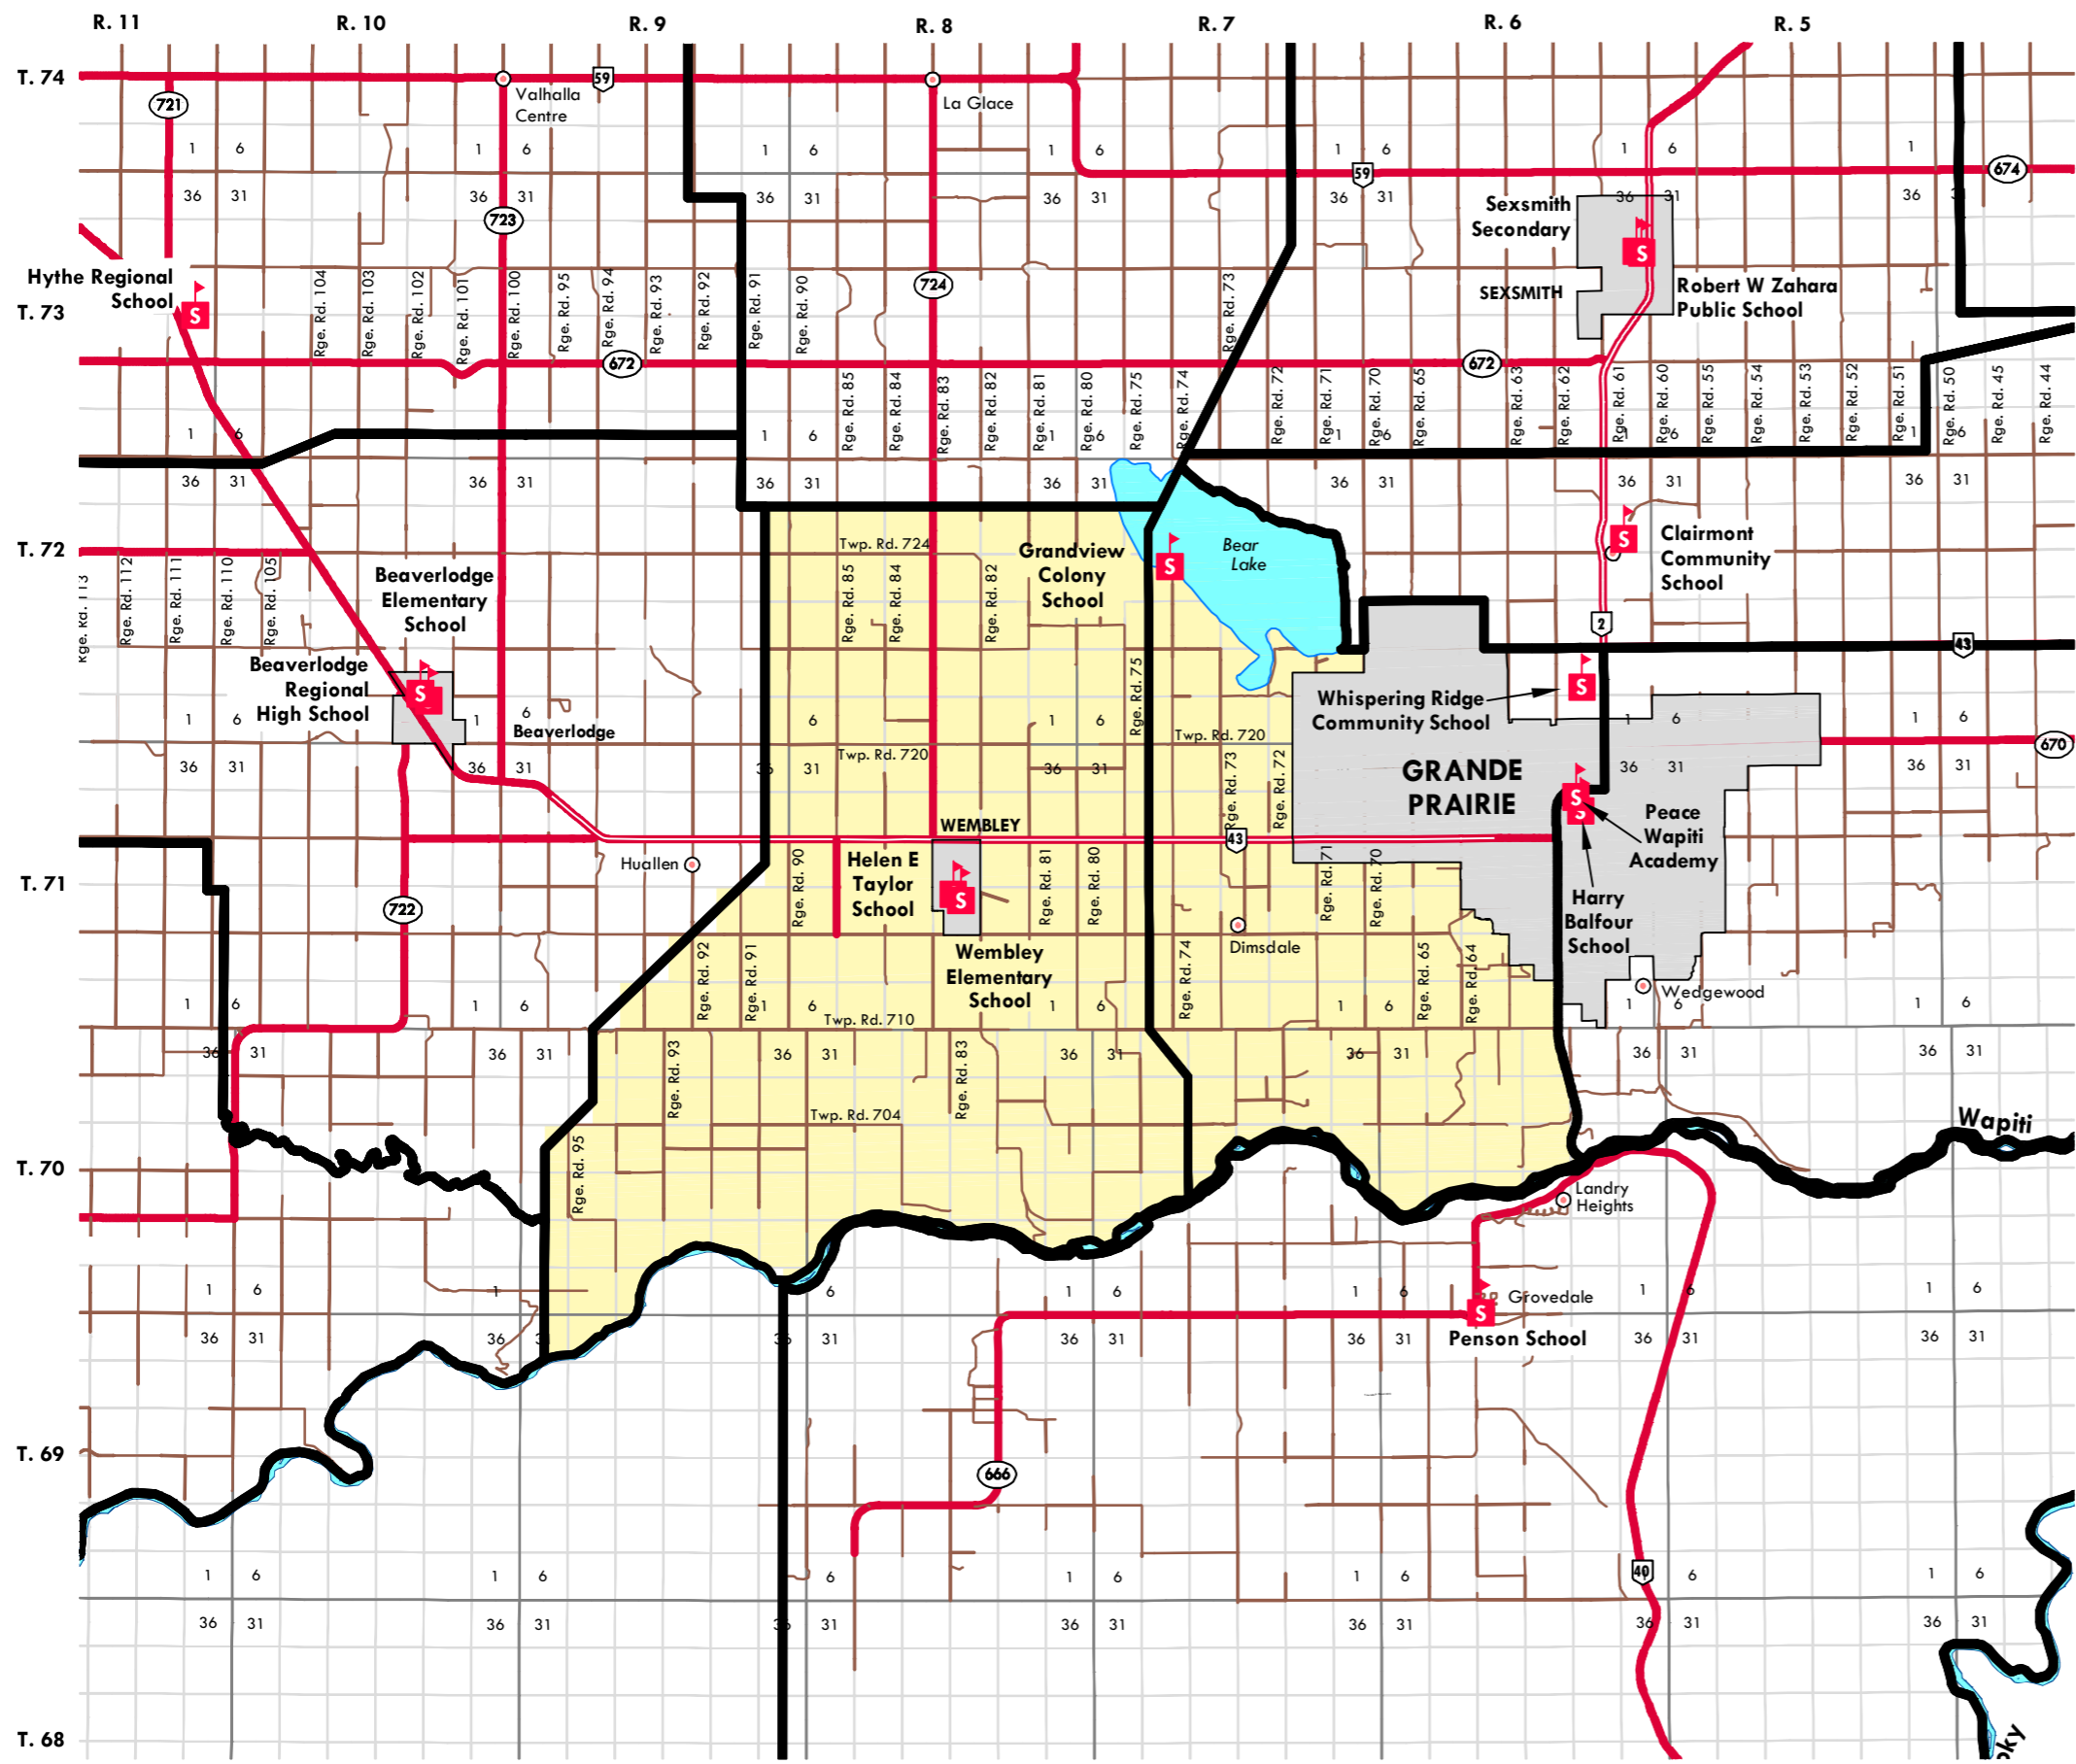

PEACE WAPITI PUBLIC SCHOOL DIVISION NO. 76
 EDUCATING TODAY FOR SUCCESS TOMORROW

WARD No.5

Grande Prairie West & Wembley

LEGEND:

- Primary Divided Highway
- Primary Highway
- Secondary Highway
- School Attendance Boundary
- Township & Range Road
- Township Borders
- Hamlet / Village
- School

TOWNSHIP LAYOUT GUIDE

Revised Sept. 2017 / Prepared by: SMP

global raymac surveys
 Ph: 780.532.2343 www.globalraymac.ca