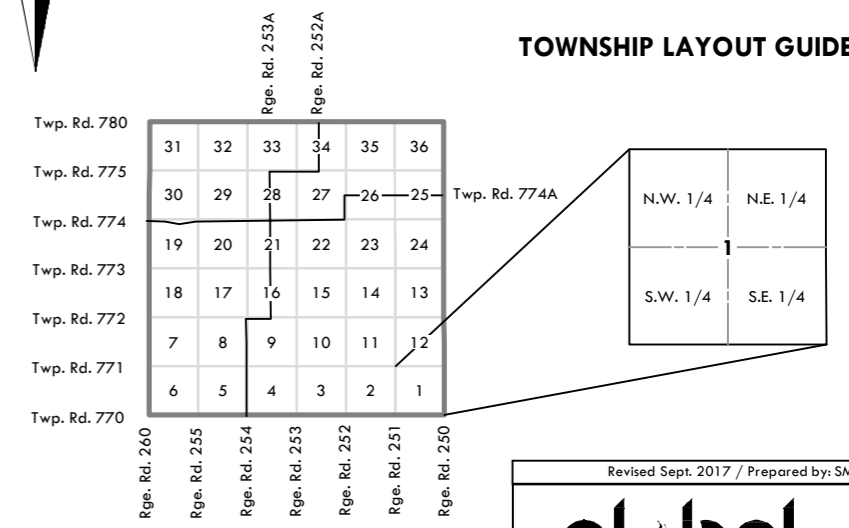

PEACE WAPITI PUBLIC SCHOOL DIVISION NO. 76
 EDUCATING TODAY FOR SUCCESS TOMORROW

WARD No.4

Hythe & LaGlance

LEGEND:

- Primary Divided Highway
- Primary Highway
- Secondary Highway
- School Attendance Boundary
- Township & Range Road
- Township Borders
- Hamlet / Village
- School

TOWNSHIP LAYOUT GUIDE

SCALE - 1 : 250 000

Revised Sept. 2017 / Prepared by: SMP

global raymac surveys
 Ph: 780.532.2343 www.globalraymac.ca