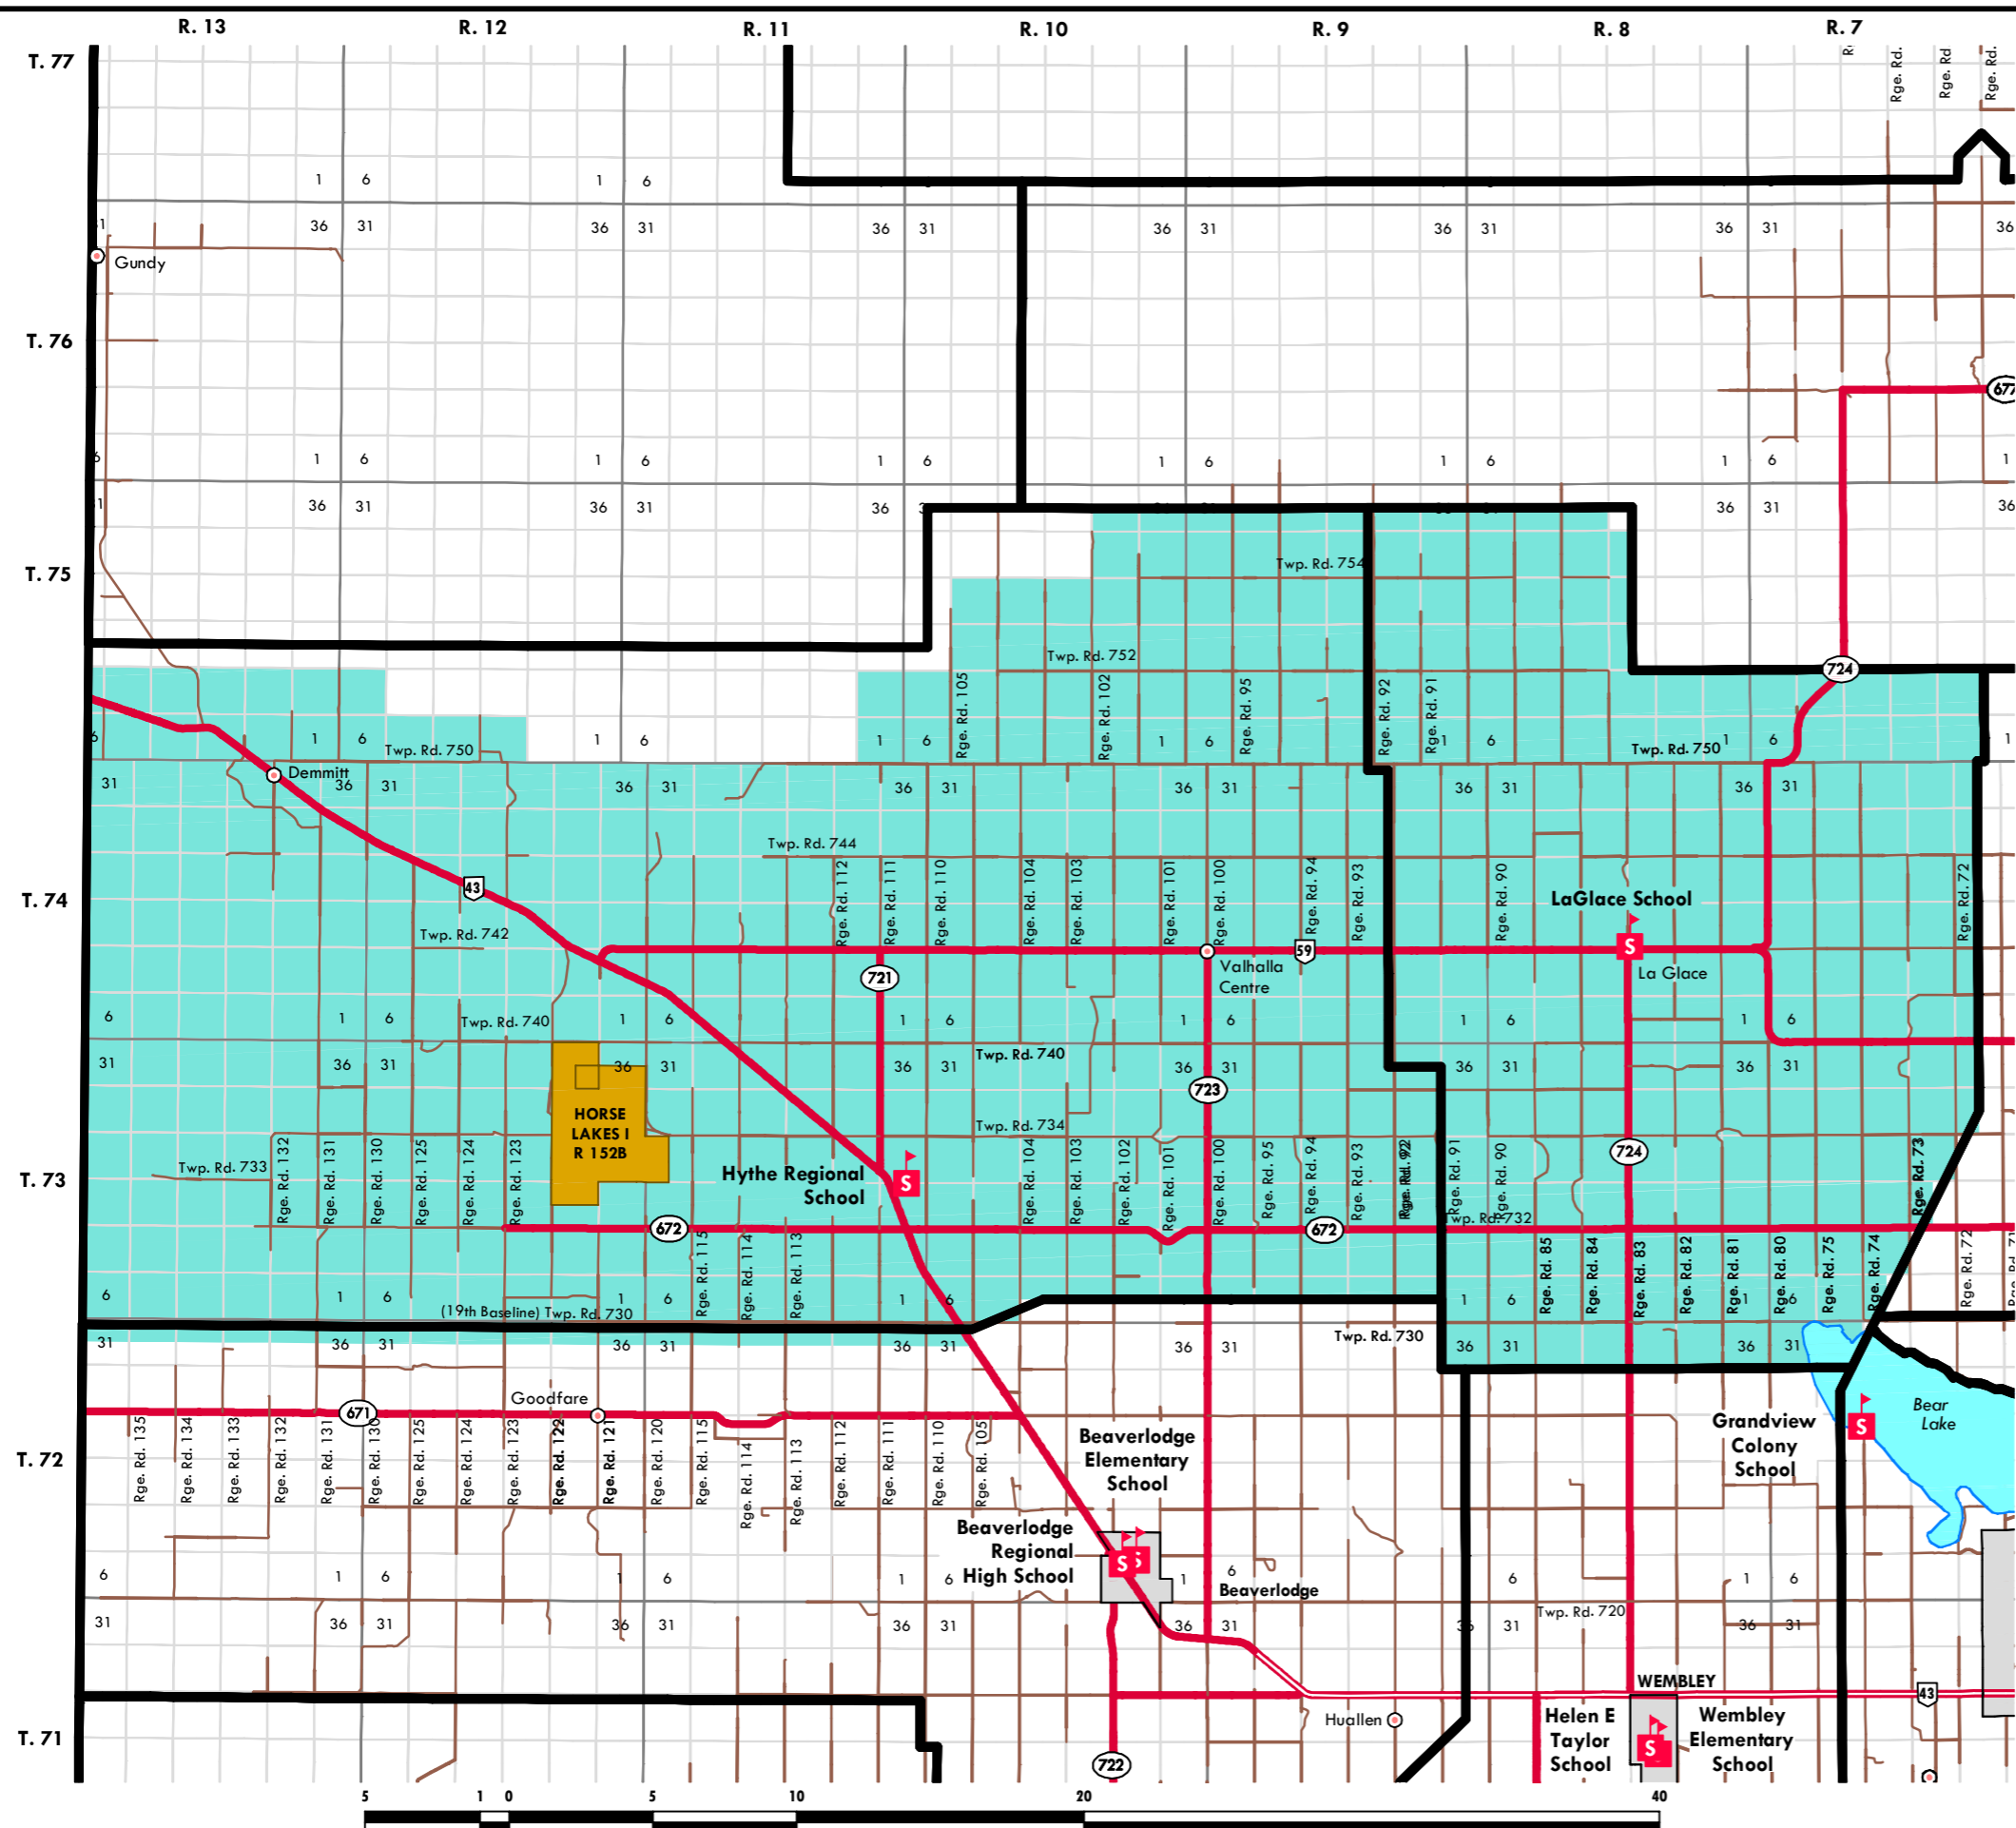

PEACE WAPITI PUBLIC SCHOOL DIVISION NO. 76
 EDUCATING TODAY FOR SUCCESS TOMORROW

WARD No.4

Hythe & LaGlance

LEGEND:

- Primary Divided Highway
- Primary Highway
- Secondary Highway
- School Attendance Boundary
- Township & Range Road
- Township Borders
- Hamlet / Village
- School

TOWNSHIP LAYOUT GUIDE

SCALE - 1 : 250 000

Revised Sept. 2017 / Prepared by: SMP

global raymac surveys
 Ph: 780.532.2343 www.globalraymac.ca