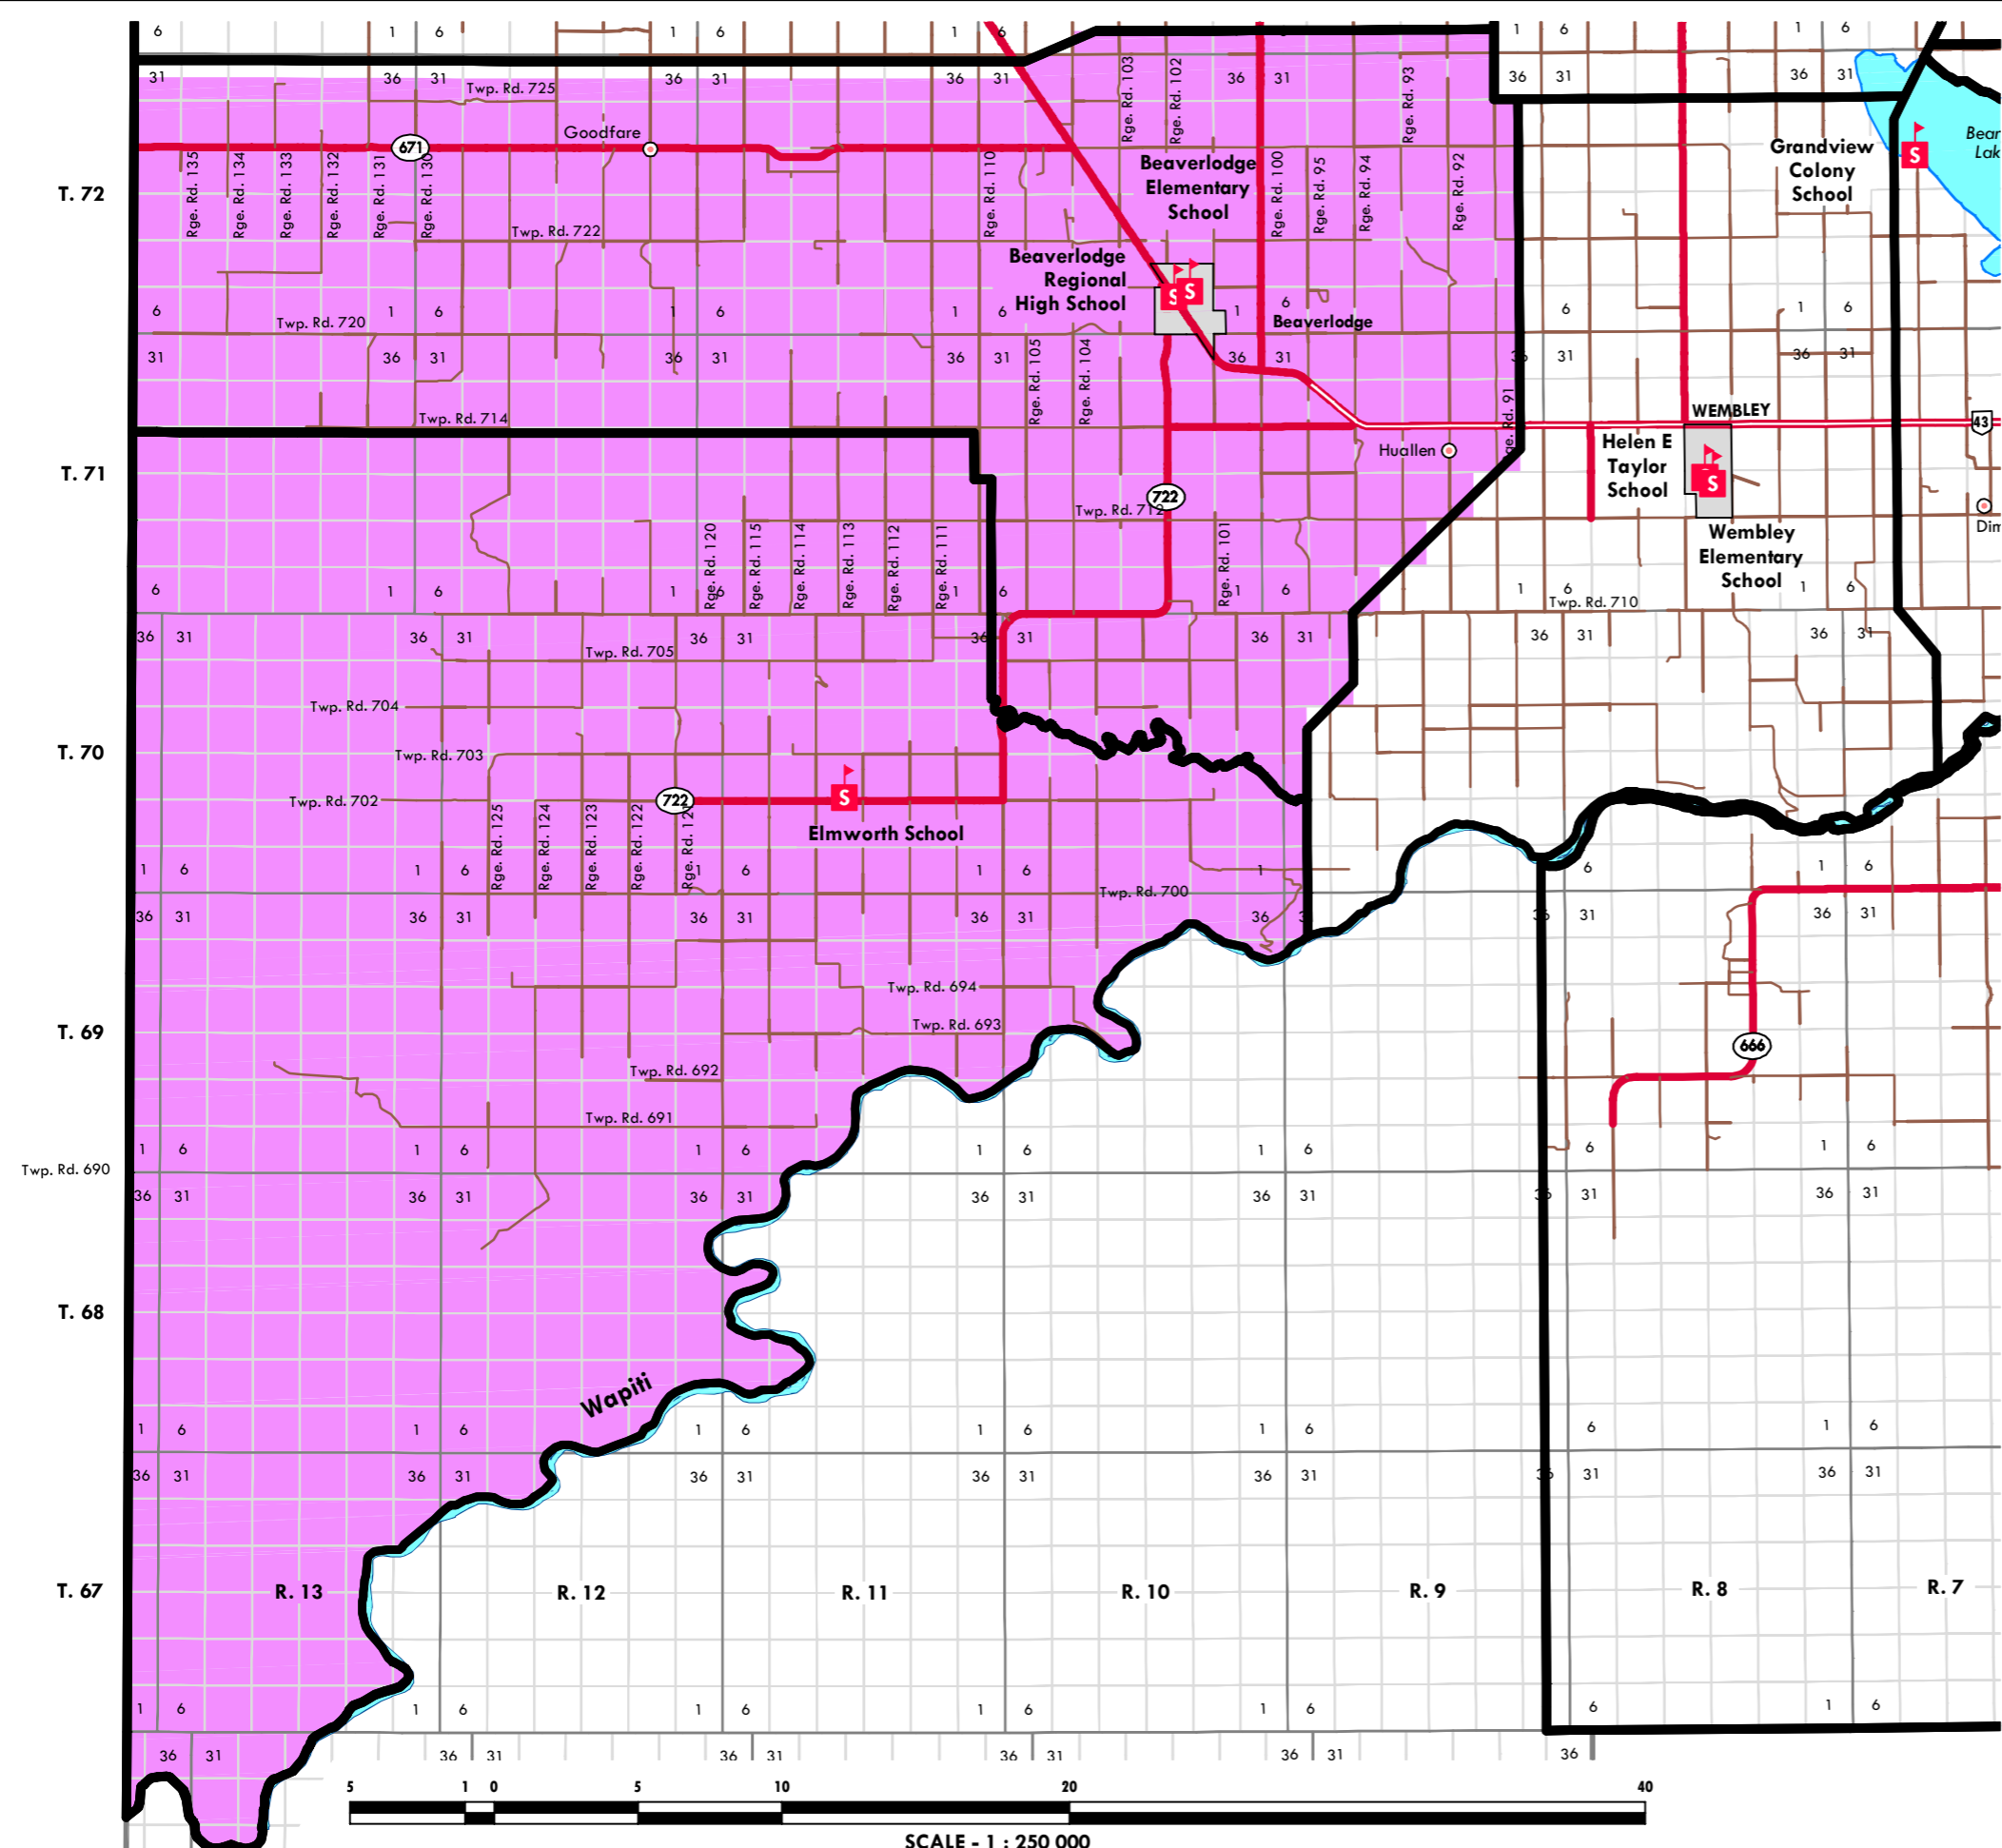

PEACE WAPITI PUBLIC SCHOOL DIVISION NO. 76
 EDUCATING TODAY FOR SUCCESS TOMORROW

WARD No.3

Beaverlodge & Elmworth

LEGEND:

- Primary Divided Highway
- Primary Highway
- Secondary Highway
- School Attendance Boundary
- Township & Range Road
- Township Borders
- Hamlet / Village
- School

TOWNSHIP LAYOUT GUIDE

Revised Sept. 2017 / Prepared by: SMP