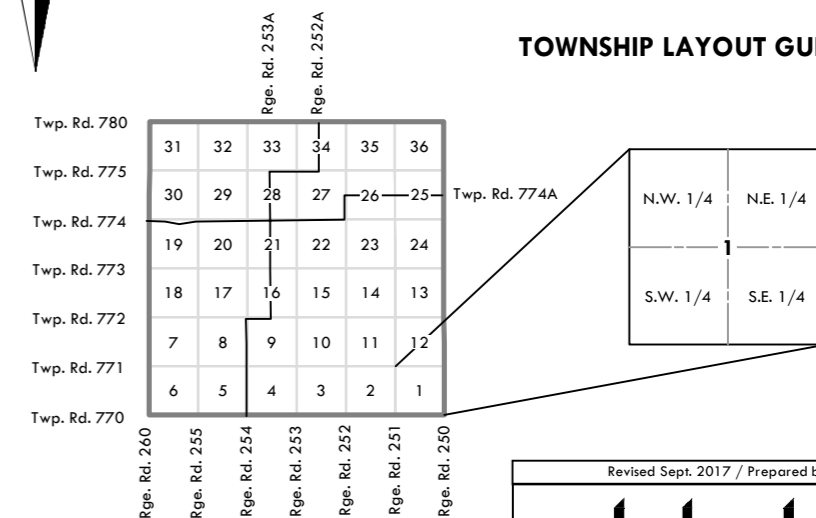

PEACE WAPITI PUBLIC SCHOOL DIVISION NO. 76
 EDUCATING TODAY FOR SUCCESS TOMORROW

WARD No.3

Beaverlodge & Elmworth

LEGEND:

- Primary Divided Highway
- Primary Highway
- Secondary Highway
- School Attendance Boundary
- Township & Range Road
- Township Borders
- Hamlet / Village
- School

TOWNSHIP LAYOUT GUIDE

Revised Sept. 2017 / Prepared by: SMP