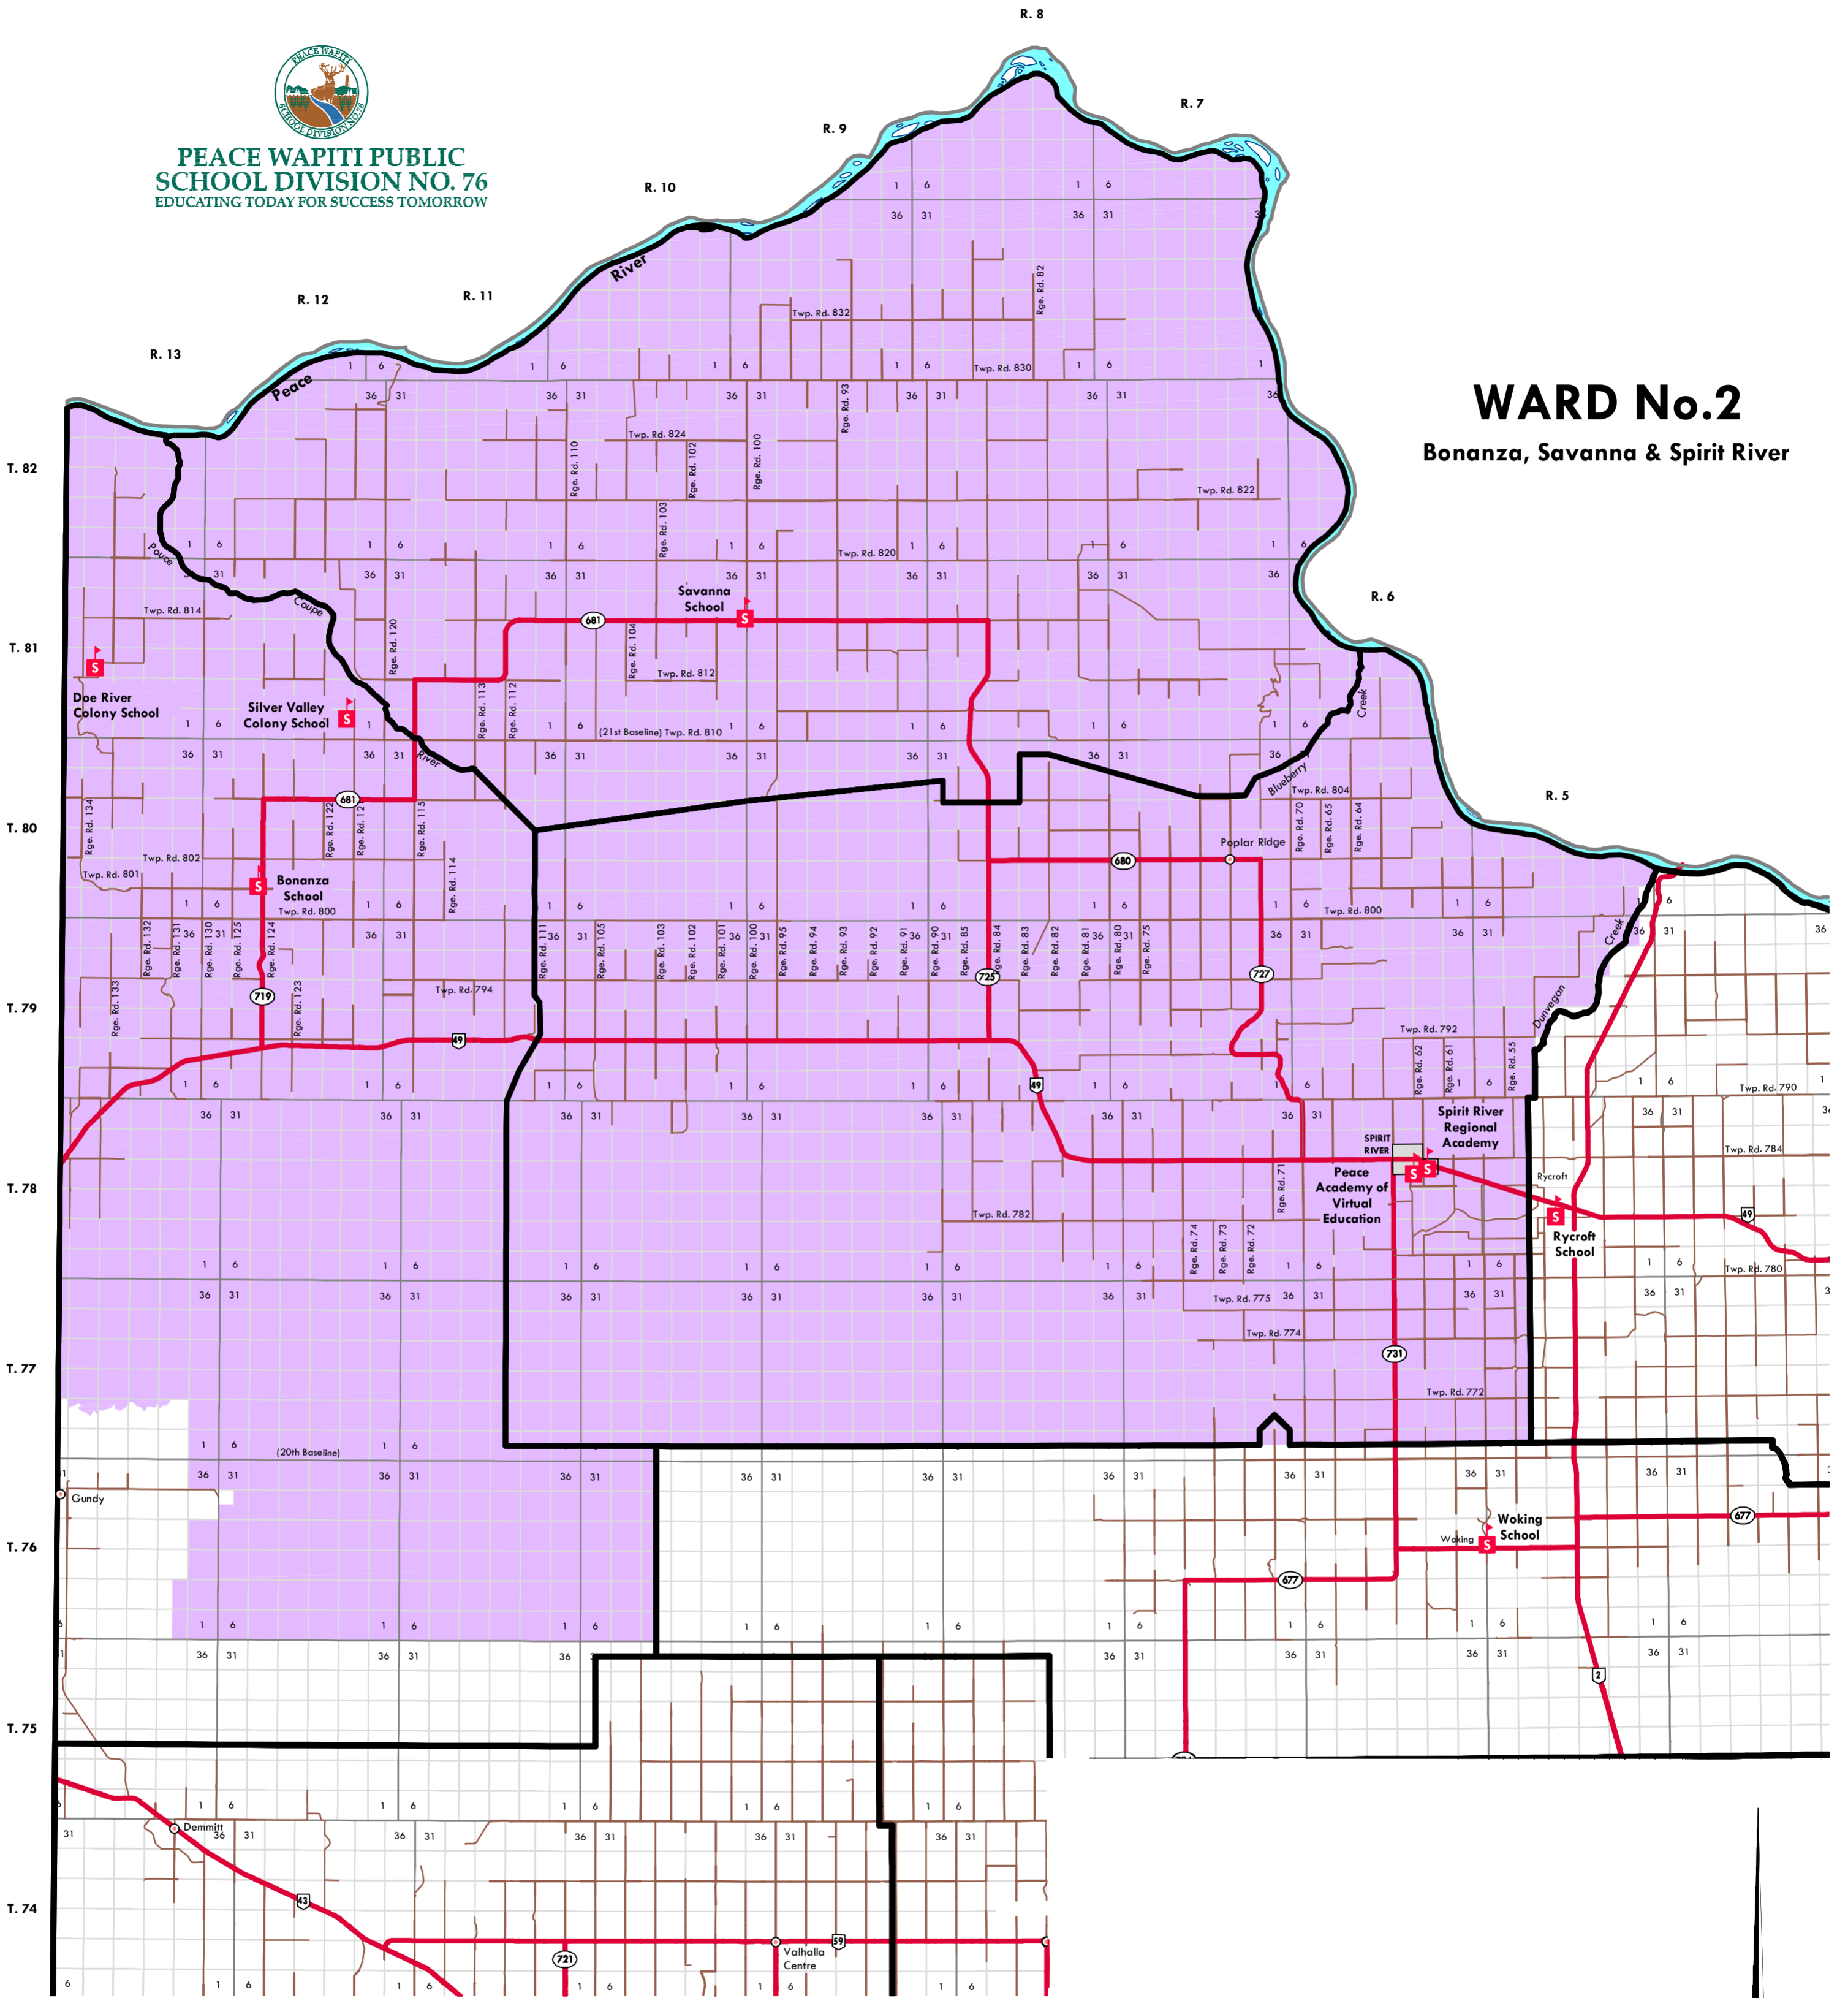

PEACE WAPITI PUBLIC SCHOOL DIVISION NO. 76
EDUCATING TODAY FOR SUCCESS TOMORROW

WARD No.2

Bonanza, Savanna & Spirit River

TOWNSHIP LAYOUT GUIDE

LEGEND:

- Primary Divided Highway
- Primary Highway
- Secondary Highway
- School Attendance Boundary
- Township & Range Road
- Township Borders
- Hamlet / Village
- School