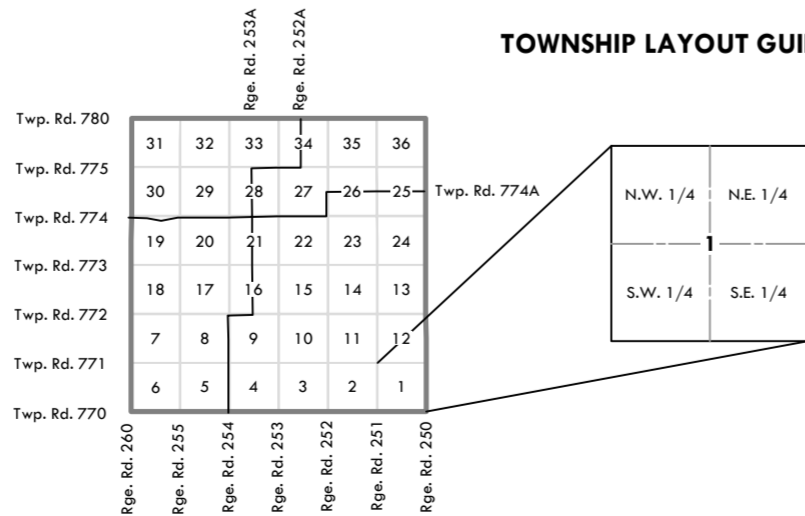

PEACE WAPITI PUBLIC SCHOOL DIVISION NO. 76
EDUCATING TODAY FOR SUCCESS TOMORROW

WARD No.2

Bonanza, Savanna & Spirit River

TOWNSHIP LAYOUT GUIDE

LEGEND:

- Primary Divided Highway
- Primary Highway
- Secondary Highway
- School Attendance Boundary
- Township & Range Road
- Township Borders
- Hamlet / Village
- School